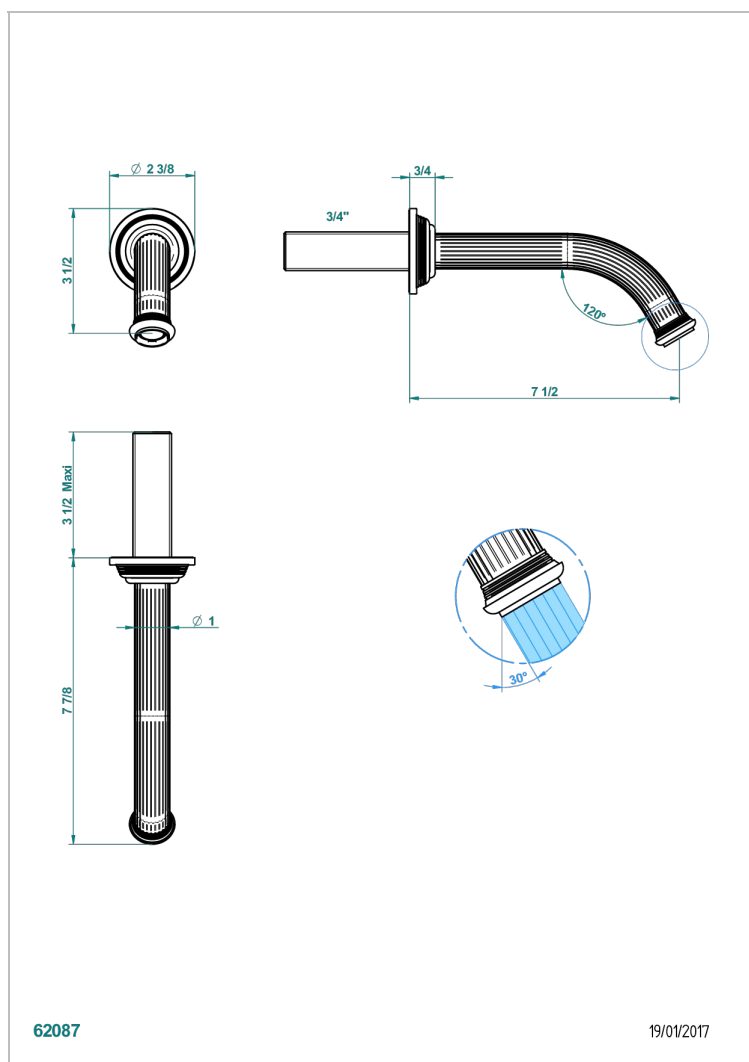

GRAND CENTRAL METAL WITH LEVER

U9L-42GB

Wall mounted bath spout, without T junction

THG[®]
PARIS

CARACTERÍSTICAS

- Grand central Metal with lever
- Wall mounted bath spout, without T junction

ACABADOS DISPONIBLES

Bronce claro - D01
Cerámica negra mate - D30
Cobre viejo mate - H07
Cromo - A02
Cromo mate - C02
Dorado - F01

Dorado mate - F07
Dorado pálido - F30
Dorado pálido mate (sin barniz) - F31
Natural smoked Brass - A13
Níquel - B01
Níquel mate - C01

Níquel viejo - H28
Polished chrome with gold inlay - GA1
Pvd blush - H62
Pvd blush mate - H60
Pvd color latón - H49
Pvd color latón mate - H50

Pvd color níquel - H55
Pvd color níquel mate - H56
Pvd color oro - H52
Pvd color oro mate - H53
Pvd grafito - H64
Pvd grafito mate - H65