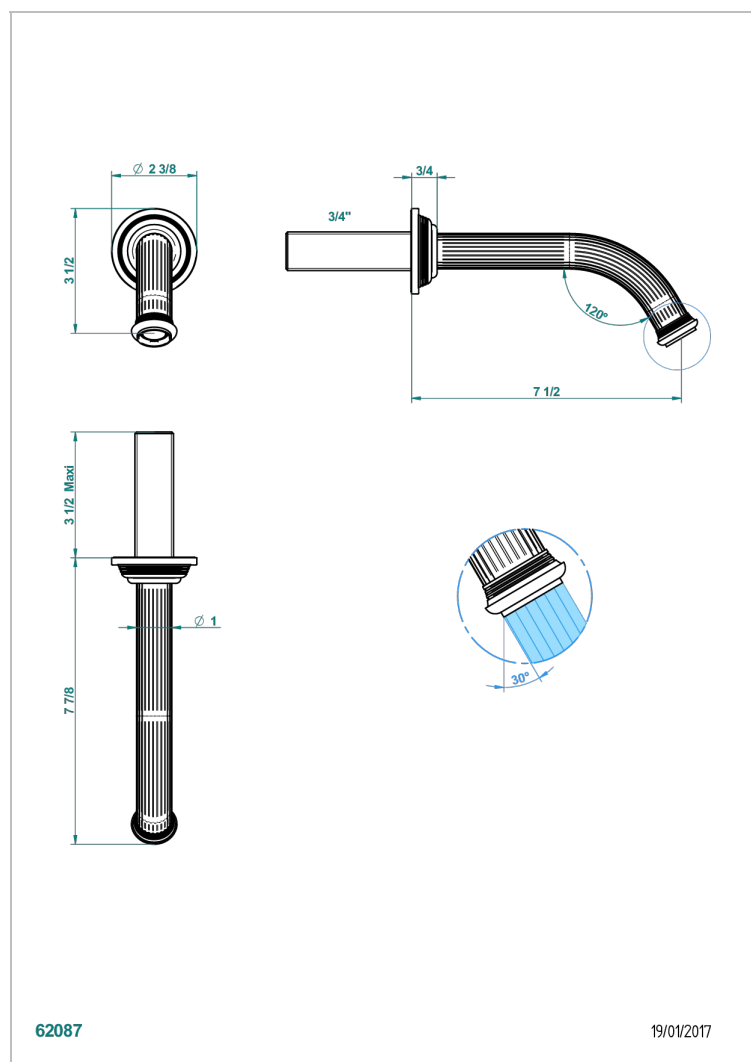

GRAND CENTRAL METAL WITH LEVER

U9L-42GB

Wall mounted bath spout, without T junction

THG[®]
PARIS

62087

19/01/2017

CHARACTERISTIC

- Grand central Metal with lever
- Wall mounted bath spout, without T junction

AVAILABLE FINITIONS

Antique nickel - H28
Black ceram - D30
Blush PVD - H62
Brass color PVD - H49
Brown bronze color PVD - F33
Gold color PVD - H52

Graphite PVD - H64
Lacquered light bronze - D01
Matt Umber PVD - H67
Matt blush PVD - H60
Matt brass color PVD - H50
Matt brown bronze color PVD - F34