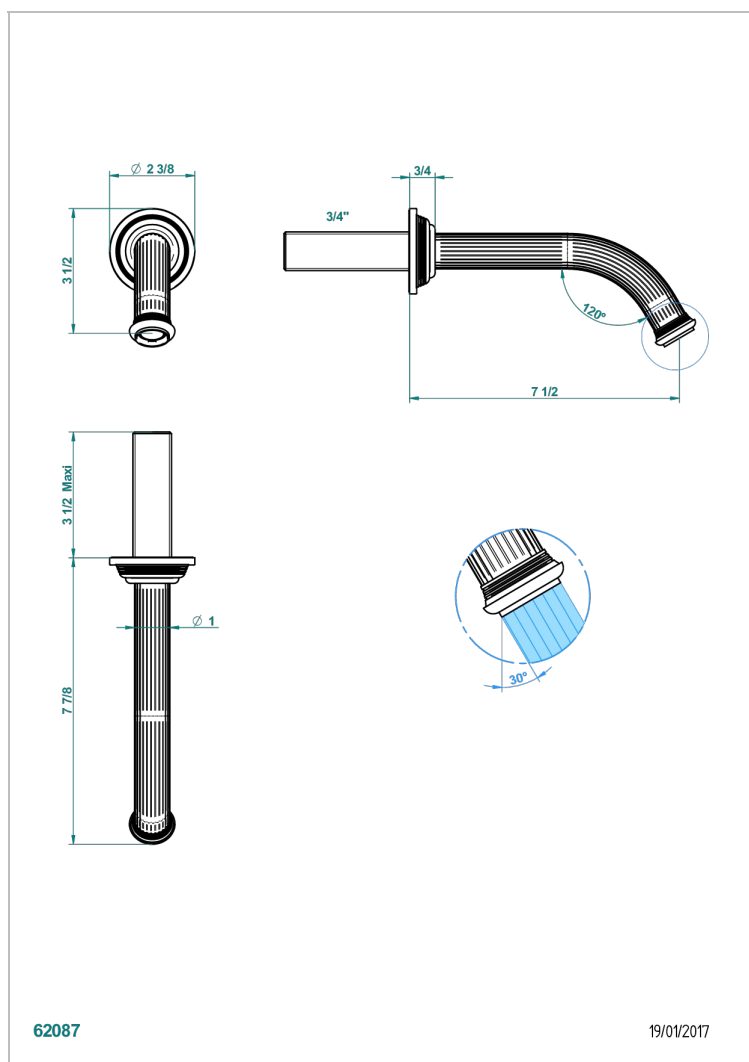

GRAND CENTRAL METAL WITH LEVER

U9L-42GB

Wall mounted bath spout, without T junction

THG[®]
PARIS

62087

19/01/2017

EIGENSCHAFTEN

- Grand central Metal with lever
- Wall mounted bath spout, without T junction

VERFÜGBARE OBERFLÄCHEN

Altnickel - H28
Blassgold - F30
Blassgold matt unlackiert - F31
Bronze hell - D01
Chrom - A02
Chrom matt - C02

Gold - F01
Gold matt - F07
Kupfer altrot matt lackiert - H07
Mattschwarz keramik - D30
Natural smoked Brass - A13
Nickel matt - C01