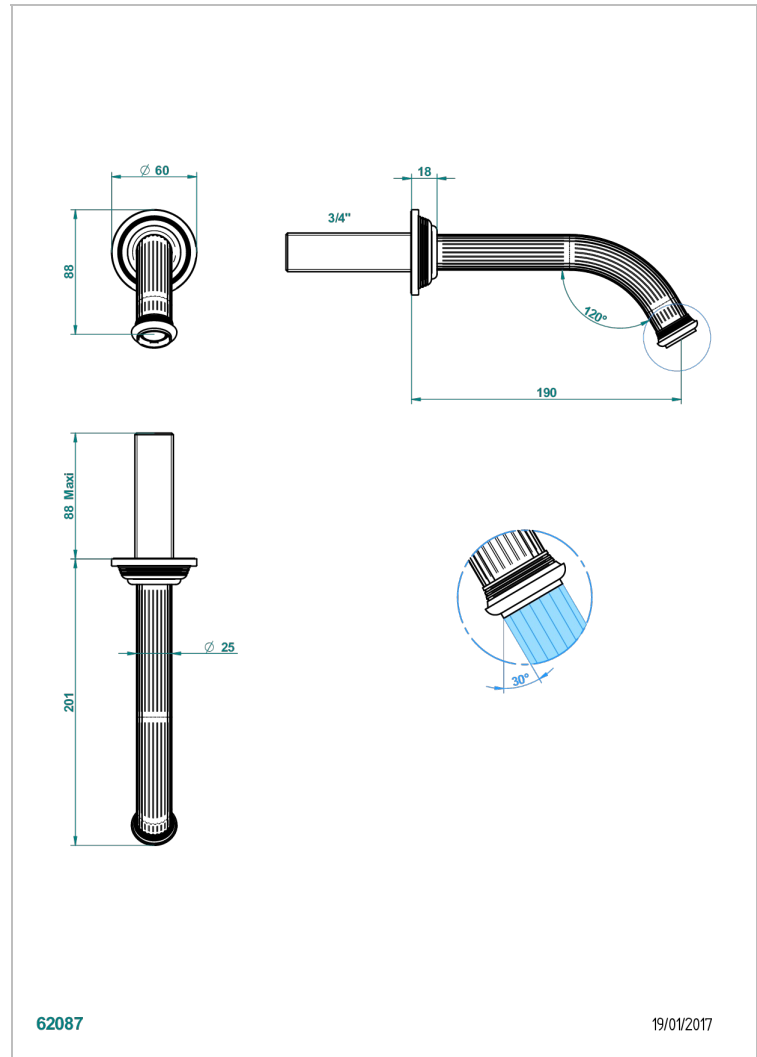

# GRAND CENTRAL METAL

U9K-42GB

Wall mounted bath spout, without T junction

THG<sup>®</sup>  
PARIS

## CARACTERÍSTICAS

- Grand central Metal
- Wall mounted bath spout, without T junction

Níquel viejo - H28  
Polished chrome with gold inlay - GA1  
Pvd blush - H62  
Pvd blush mate - H60  
Pvd color latón - H49  
Pvd color latón mate - H50

Pvd color níquel - H55  
Pvd color níquel mate - H56  
Pvd color oro - H52  
Pvd color oro mate - H53  
Pvd grafito - H64  
Pvd grafito mate - H65