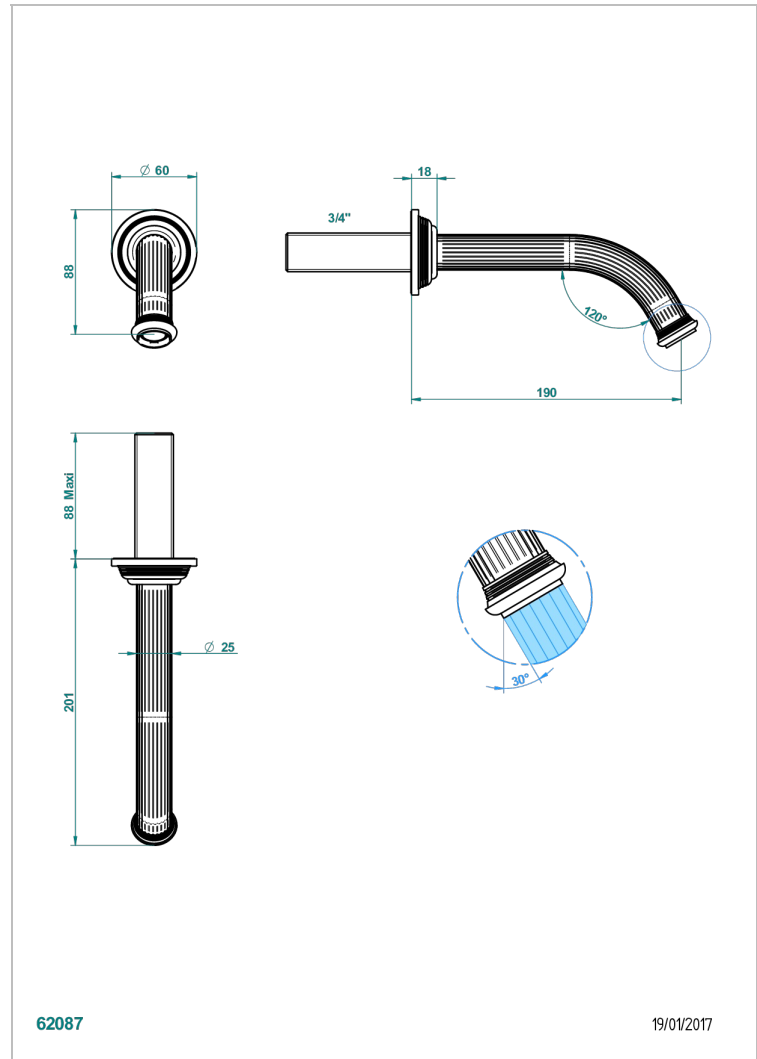

GRAND CENTRAL METAL

U9K-42GB

Bath spout, wall mounted

THG[®]
PARIS

62087

19/01/2017

CHARACTERISTIC

- Grand central Metal
- Bath spout, wall mounted

AVAILABLE FINITIONS

Black ceram - D30
Blush PVD - H62
Brass color PVD - H49
Brown bronze color PVD - F33
Chrome polished - A02
Copper antique matt, coated - H07

Gold color PVD - H52
Gold mat - F07
Gold polished - F01
Graphite PVD - H64
Light coated bronze - D01
Matt Umber PVD - H67

Polished chrome with gold inlay - GA1
Soft gold - F30
Soft matt gold - F31
Umber PVD - H66