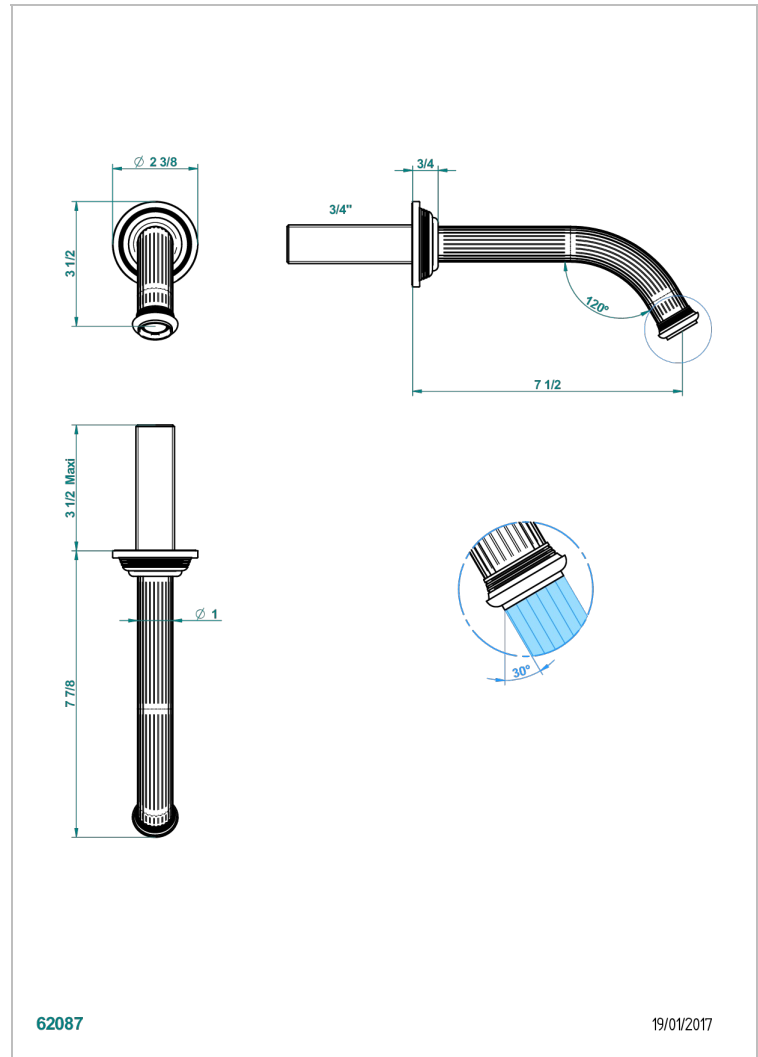

# GRAND CENTRAL METAL

U9K-42GB

Wall mounted bath spout, without T junction

THG<sup>®</sup>  
PARIS

62087

19/01/2017

## CARACTERÍSTICAS

- Grand central Metal
- Wall mounted bath spout, without T junction

Níquel viejo - H28  
Polished chrome with gold inlay - GA1  
Pvd blush - H62  
Pvd blush mate - H60  
Pvd color latón - H49  
Pvd color latón mate - H50

Pvd color níquel - H55  
Pvd color níquel mate - H56  
Pvd color oro - H52  
Pvd color oro mate - H53  
Pvd grafito - H64  
Pvd grafito mate - H65