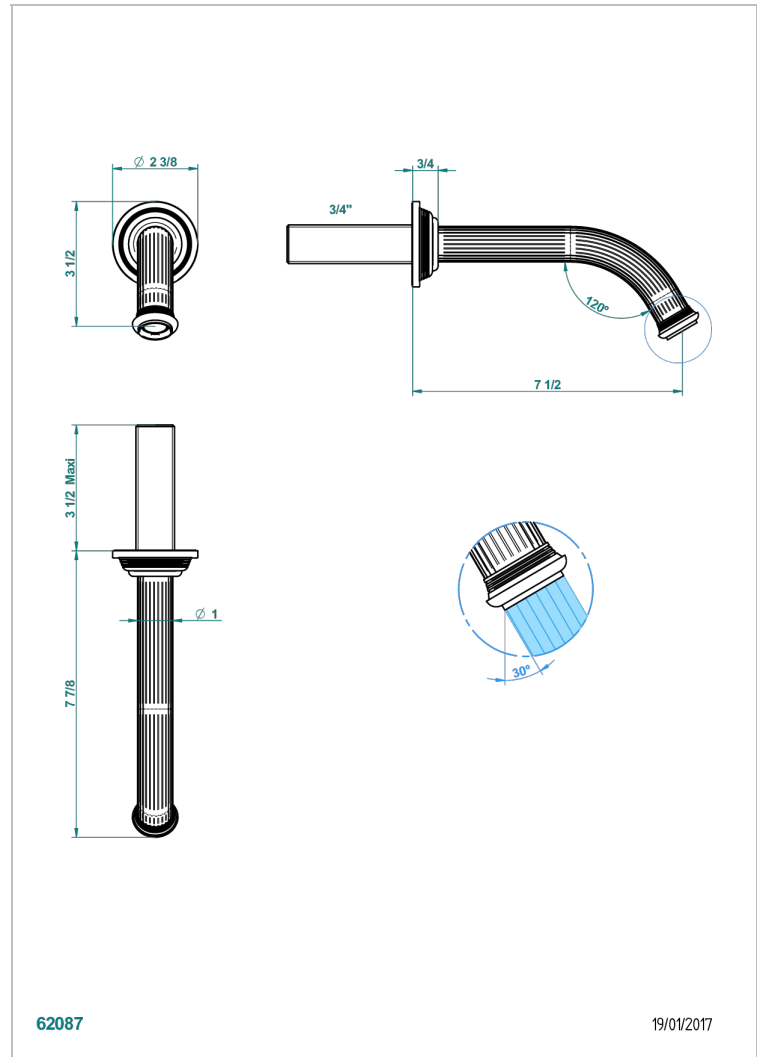

GRAND CENTRAL METAL

U9K-42GB

Bath spout, wall mounted

THG[®]
PARIS

62087

19/01/2017

CHARACTERISTIC

- Grand central Metal
- Bath spout, wall mounted

AVAILABLE FINITIONS

Black ceram - D30
Blush PVD - H62
Brass color PVD - H49
Brown bronze color PVD - F33
Chrome polished - A02
Copper antique matt, coated - H07

Gold color PVD - H52
Gold mat - F07
Gold polished - F01
Graphite PVD - H64
Light coated bronze - D01
Matt Umber PVD - H67

Polished chrome with gold inlay - GA1
Soft gold - F30
Soft matt gold - F31
Umber PVD - H66