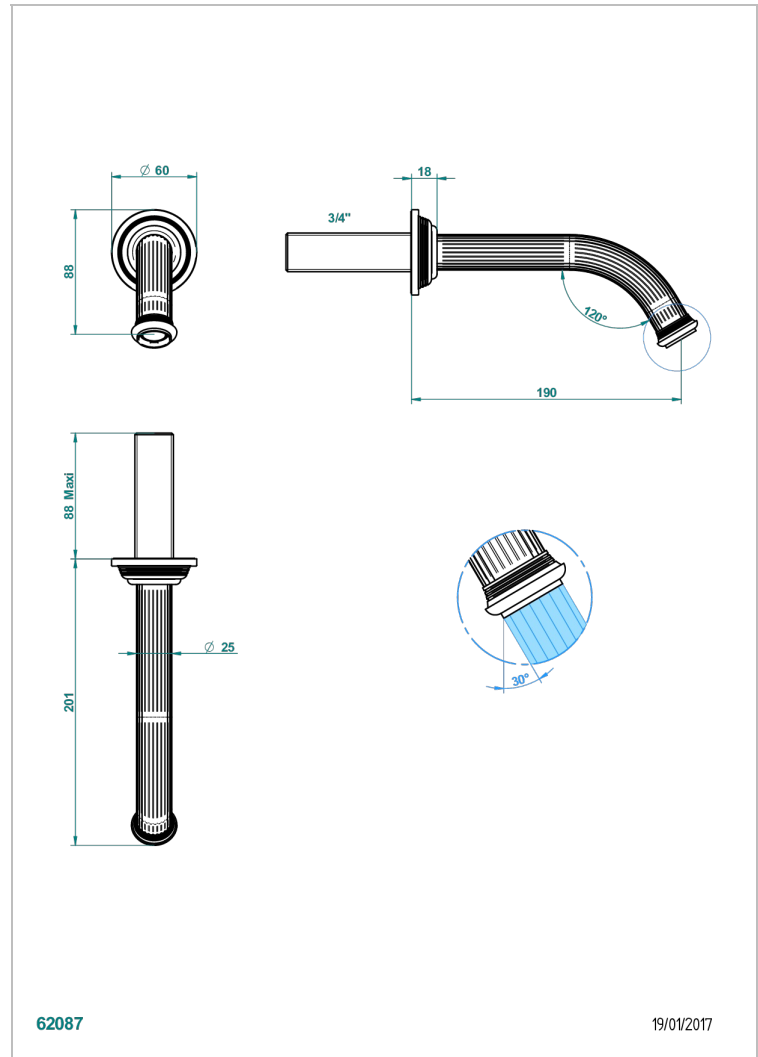

# GRAND CENTRAL METAL

U9K-42GB

Wall mounted bath spout, without T junction

THG<sup>®</sup>  
PARIS

## CARACTERÍSTICAS

- Grand central Metal
- Wall mounted bath spout, without T junction