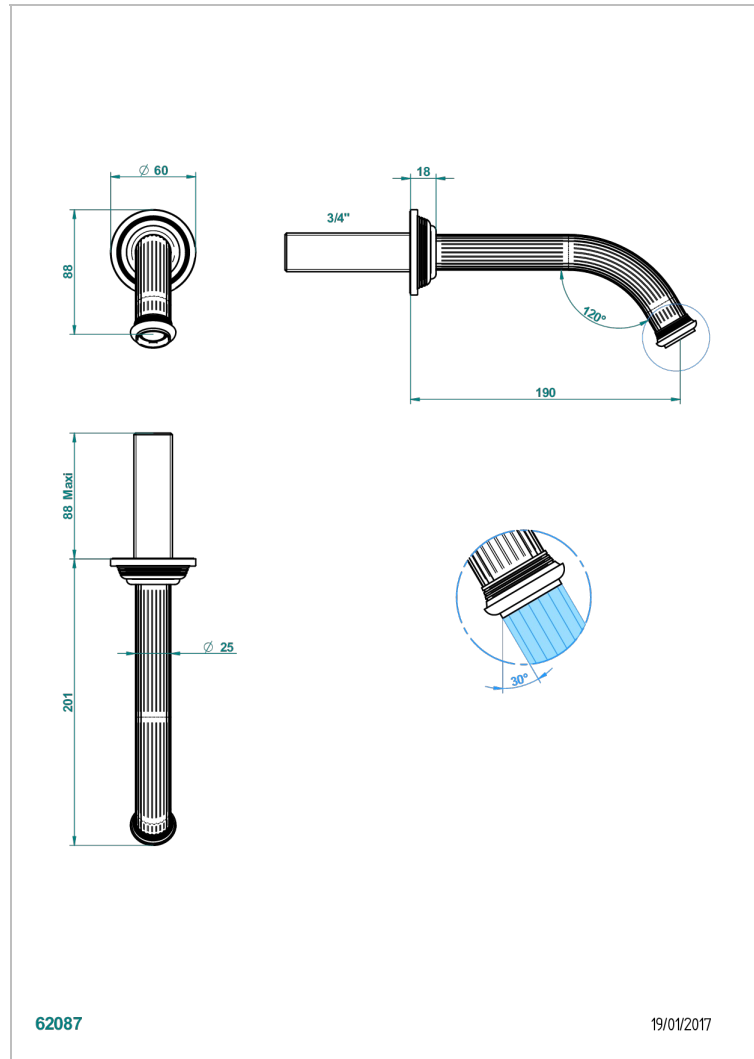

GRAND CENTRAL METAL

U9K-42GB

Wall mounted bath spout, without T junction

THG[®]
PARIS

62087

19/01/2017

EIGENSCHAFTEN

- Grand central Metal
- Wall mounted bath spout, without T junction

VERFÜGBARE OBERFLÄCHEN

Altnickel - H28
Blassgold - F30
Blassgold matt unlackiert - F31
Bronze hell - D01
Chrom - A02
Chrom matt - C02

Gold - F01
Gold matt - F07
Kupfer altrot matt lackiert - H07
Mattschwarz keramik - D30
Natural smoked Brass - A13
Nickel matt - C01

Pvd nickel matt - H56
Pvd umber - H66
Pvd umber matt - H67
Silbernickel - B01