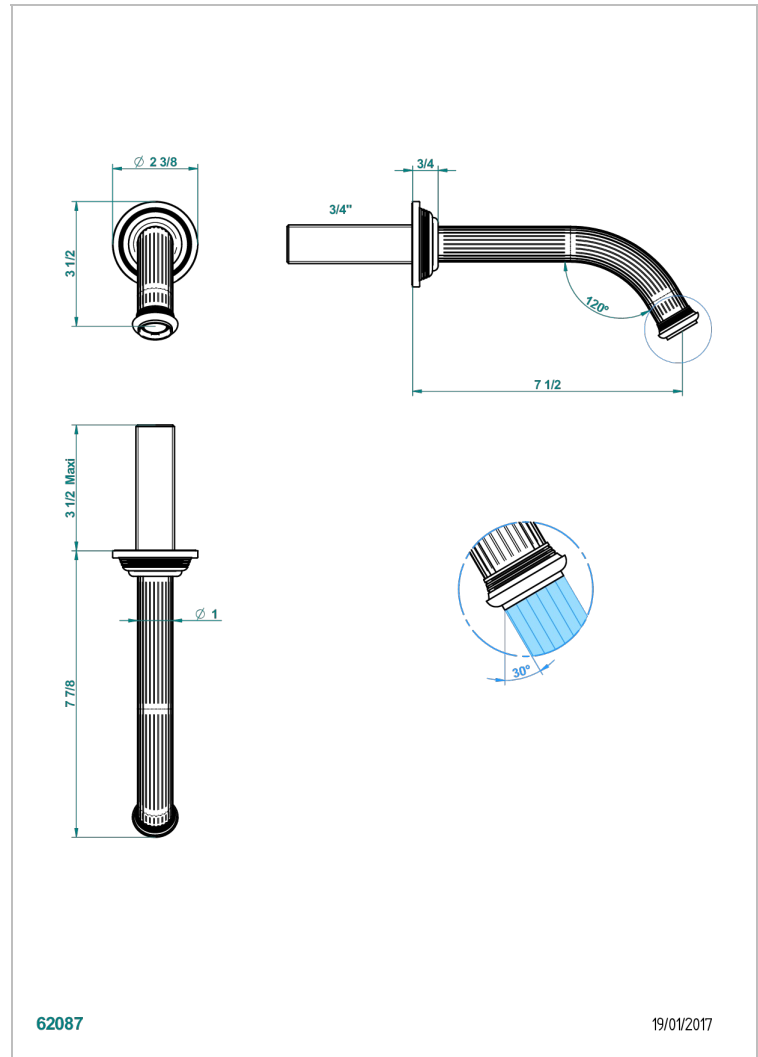

GRAND CENTRAL METAL

U9K-42GB

Wall mounted bath spout, without T junction

THG[®]
PARIS

62087

19/01/2017

CARACTERÍSTICAS

- Grand central Metal
- Wall mounted bath spout, without T junction

ACABADOS DISPONIBLES

Bronce claro - D01
Cerámica negra mate - D30
Cobre viejo mate - H07
Cromo - A02
Cromo mate - C02
Dorado - F01

Dorado mate - F07
Dorado pálido - F30
Dorado pálido mate (sin barniz) - F31
Natural smoked Brass - A13
Níquel - B01
Níquel mate - C01

Níquel viejo - H28
Polished chrome with gold inlay - GA1
Pvd blush - H62
Pvd blush mate - H60
Pvd color latón - H49
Pvd color latón mate - H50

Pvd color níquel - H55
Pvd color níquel mate - H56
Pvd color oro - H52
Pvd color oro mate - H53
Pvd grafito - H64
Pvd grafito mate - H65