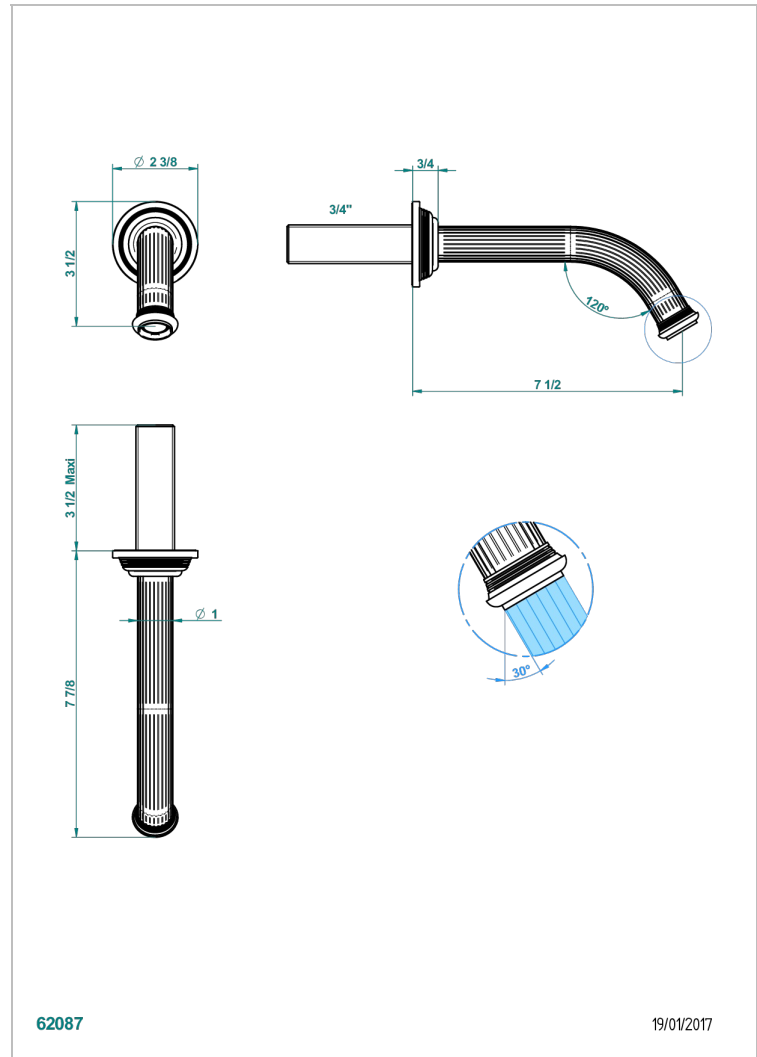

GRAND CENTRAL METAL

U9K-42GB

Wall mounted bath spout, without T junction

THG[®]
PARIS

62087

19/01/2017

EIGENSCHAFTEN

- Grand central Metal
- Wall mounted bath spout, without T junction

VERFÜGBARE OBERFLÄCHEN

Altnickel - H28
Blassgold - F30
Blassgold matt unlackiert - F31
Bronze hell - D01
Chrom - A02
Chrom matt - C02

Gold - F01
Gold matt - F07
Kupfer altrot matt lackiert - H07
Mattschwarz keramik - D30
Natural smoked Brass - A13
Nickel matt - C01