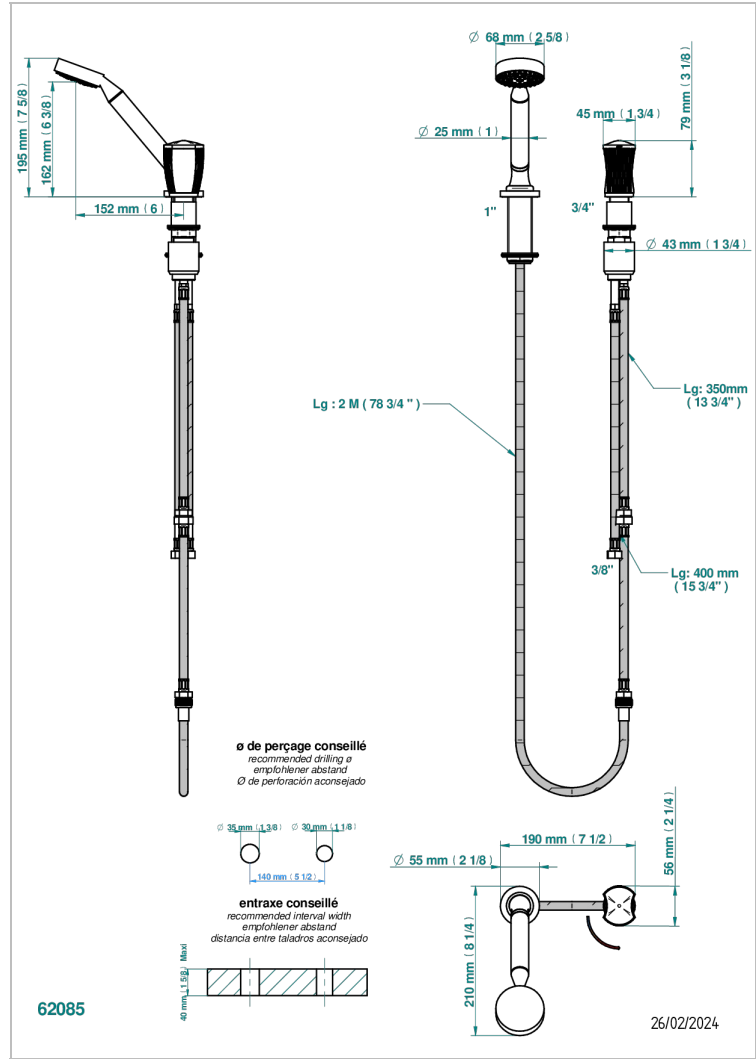

INFINI WHITE PORCELAIN WITH GOLD DECOR

U2F-6532/60A

Deck mounted mixer with handshower, progressive cartridge

CHARACTERISTIC

- ACS : 22ACCLY009

STANDARDS

AVAILABLE FINITIONS

- Black ceram - D30
- Blush PVD - H62
- Brass color PVD - H49
- Brown bronze color PVD - F33
- Chrome polished - A02
- Copper antique matt, coated - H07

- Gold color PVD - H52
- Gold mat - F07
- Gold polished - F01
- Graphite PVD - H64
- Light coated bronze - D01
- Matt Umber PVD - H67

- Matt blush PVD - H60
- Matt brass color PVD - H50
- Matt brown bronze color PVD - F34
- Matt chrome (American satin) - C02
- Matt gold color PVD - H53
- Matt graphite PVD - H65

- Matt nickel (American satin) - C01
- Matt nickel color PVD - H56
- Nickel antique / Sovereign - H28
- Nickel color PVD - H55
- Nickel polished - B01
- Soft gold - F30

- Soft matt gold - F31
- Umber PVD - H66