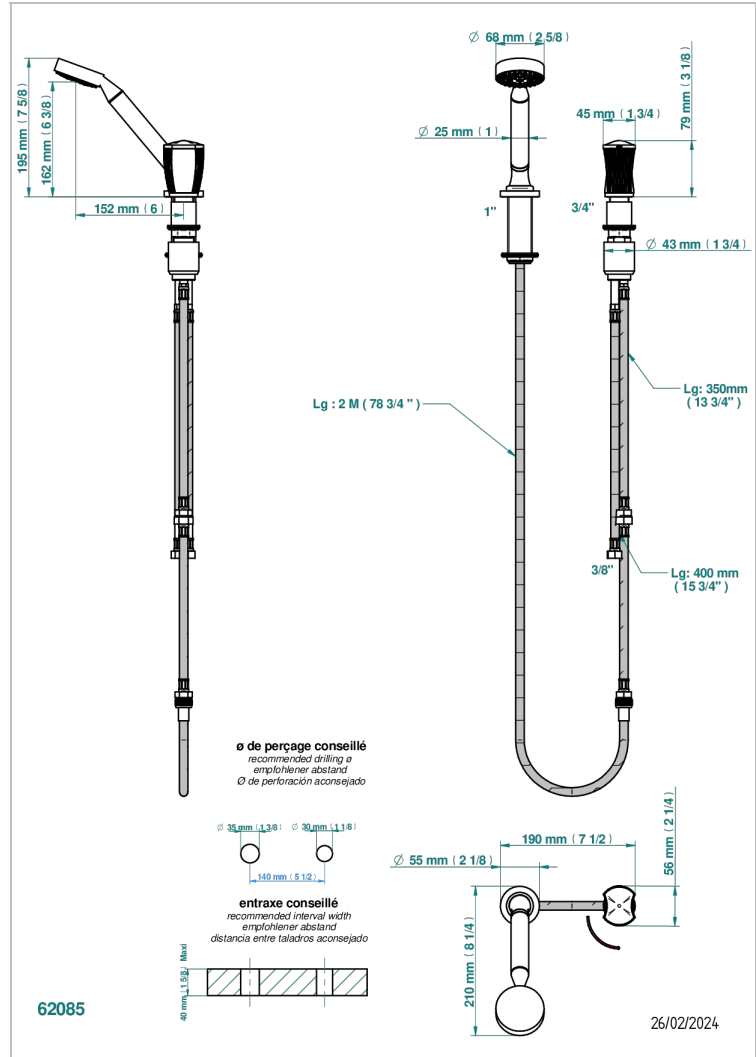

# INFINI WHITE PORCELAIN WITH GOLD DECOR

U2F-6532/60A

Rim mounted ceramic mixer with handshower with progressive cartridge

## CHARACTERISTIC

- ACS : 22ACCLY009

## AVAILABLE FINITIONS

- Antique nickel - H28
- Black ceram - D30
- Blush PVD - H62
- Brass color PVD - H49
- Brown bronze color PVD - F33
- Gold color PVD - H52

- Graphite PVD - H64
- Lacquered light bronze - D01
- Matt Umber PVD - H67
- Matt blush PVD - H60
- Matt brass color PVD - H50
- Matt brown bronze color PVD - F34

- Umber PVD - H66
- Varnished matt antique red copper (color finish) - H07