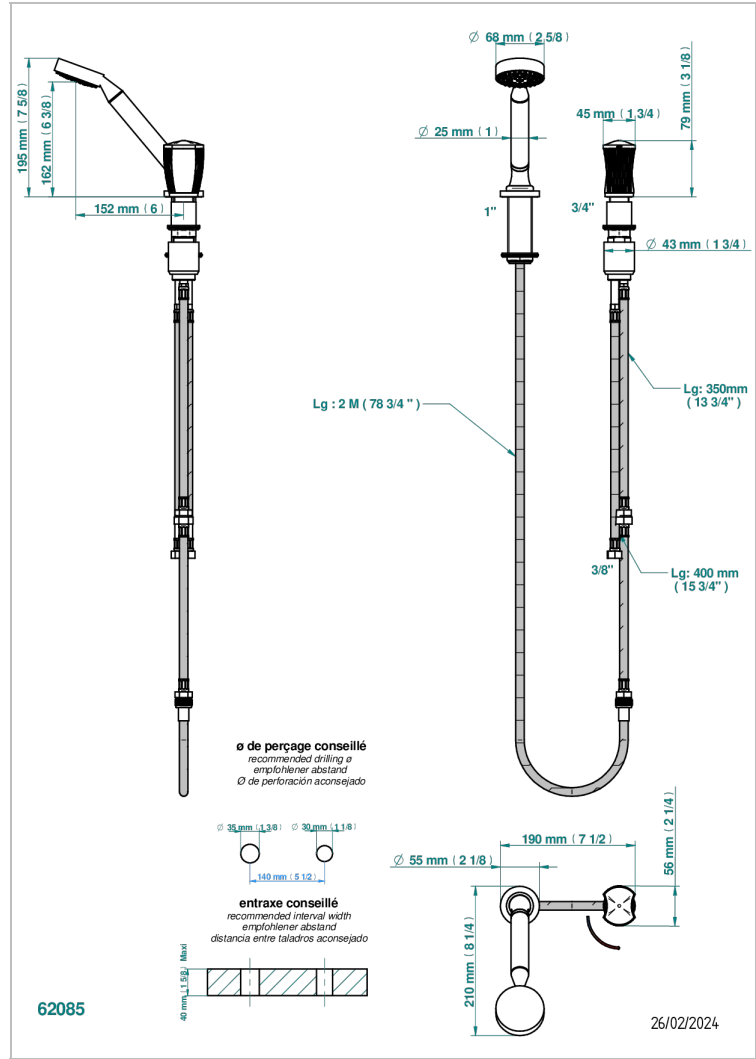

INFINI WHITE PORCELAIN WITH GOLD DECOR

U2F-6532/60A

Rim mounted ceramic mixer with handshower with progressive cartridge

CHARACTERISTIC

- ACS : 22ACCLY009

STANDARDS

AVAILABLE FINITIONS

- Antique nickel - H28
- Black ceram - D30
- Blush PVD - H62
- Brass color PVD - H49
- Brown bronze color PVD - F33
- Gold color PVD - H52

- Graphite PVD - H64
- Lacquered light bronze - D01
- Matt Umber PVD - H67
- Matt blush PVD - H60
- Matt brass color PVD - H50
- Matt brown bronze color PVD - F34

- Matt chrome - C02
- Matt gold - F07
- Matt gold color PVD - H53
- Matt graphite PVD - H65
- Matt nickel (color finish) - C01
- Matt nickel color PVD - H56

- Nickel color PVD - H55
- Polished chrome (color finish) - A02
- Polished gold (color finish) - F01
- Polished nickel - B01
- Soft gold - F30
- Soft matt gold - F31

- Umber PVD - H66
- Varnished matt antique red copper (color finish) - H07