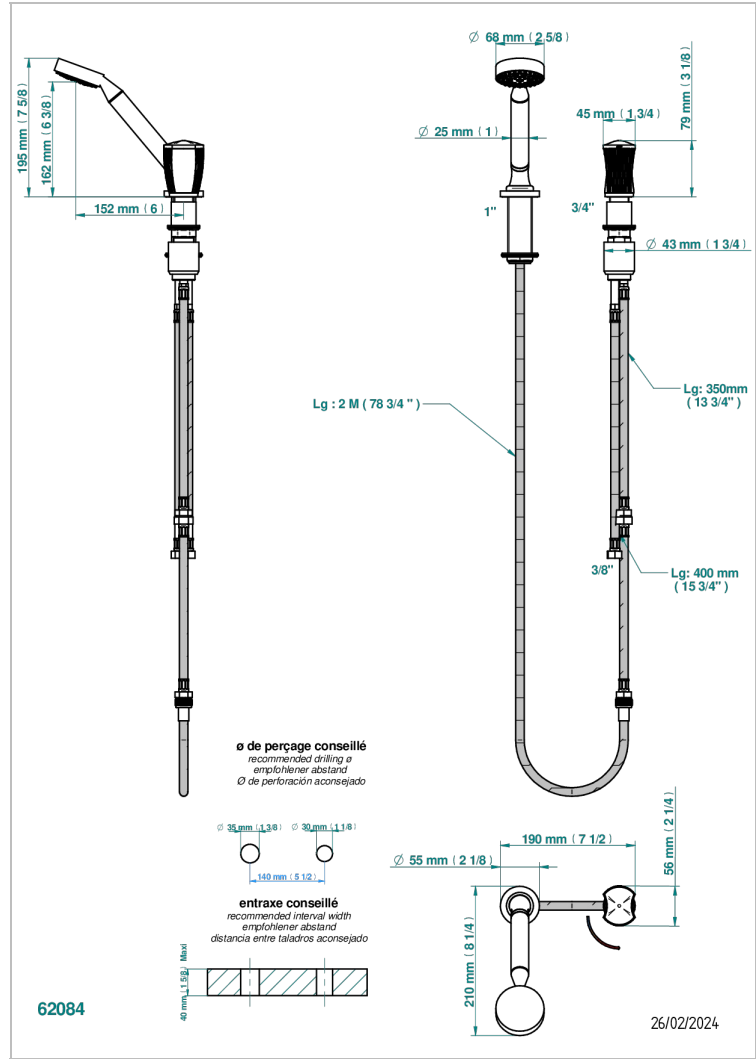

# INFINI WHITE PORCELAIN WITH PLATINUM DECOR

U2E-6532/60A

Deck mounted mixer with handshower, progressive cartridge

62084

26/02/2024

## CHARACTERISTIC

- ACS : 22ACCLY009

## AVAILABLE FINITIONS

- |                                   |                           |                                    |                                    |                      |
|-----------------------------------|---------------------------|------------------------------------|------------------------------------|----------------------|
| Black ceram - D30                 | Gold color PVD - H52      | Matt blush PVD - H60               | Matt nickel (American satin) - C01 | Soft matt gold - F31 |
| Blush PVD - H62                   | Gold mat - F07            | Matt brass color PVD - H50         | Matt nickel color PVD - H56        | Umber PVD - H66      |
| Brass color PVD - H49             | Gold polished - F01       | Matt brown bronze color PVD - F34  | Nickel antique / Sovereign - H28   |                      |
| Brown bronze color PVD - F33      | Graphite PVD - H64        | Matt chrome (American satin) - C02 | Nickel color PVD - H55             |                      |
| Chrome polished - A02             | Light coated bronze - D01 | Matt gold color PVD - H53          | Nickel polished - B01              |                      |
| Copper antique matt, coated - H07 | Matt Umber PVD - H67      | Matt graphite PVD - H65            | Soft gold - F30                    |                      |