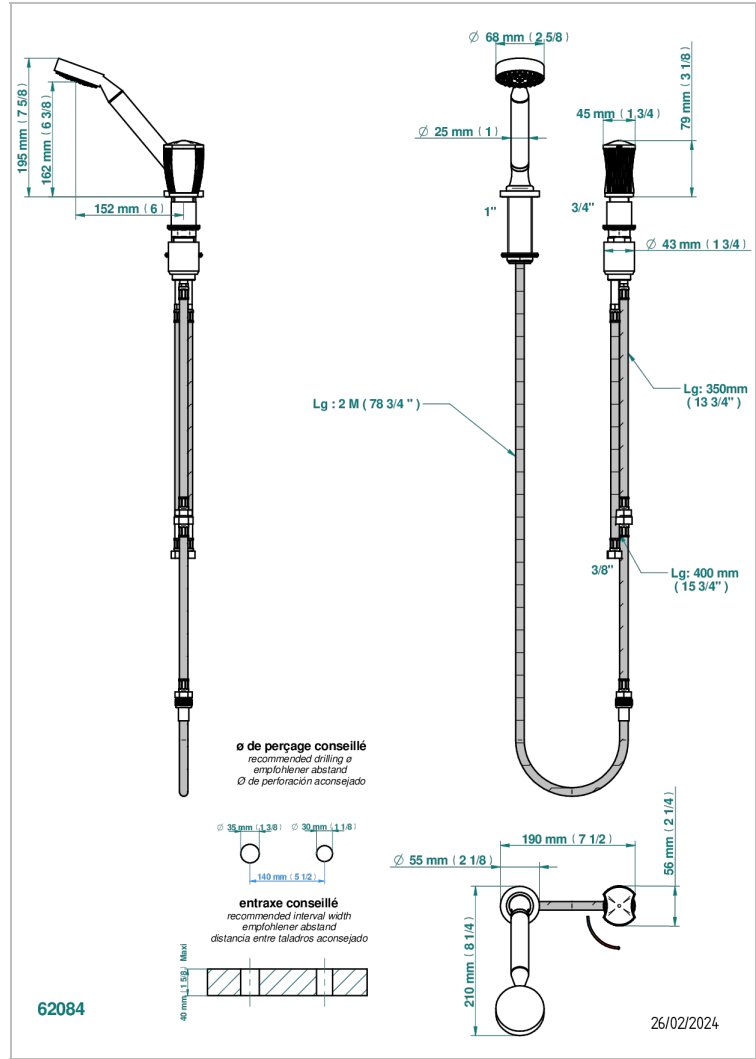

INFINI WHITE PORCELAIN WITH PLATINUM DECOR

U2E-6532/60A

Rim mounted ceramic mixer with handshower with progressive cartridge

CHARACTERISTIC

- ACS : 22ACCLY009

STANDARDS

AVAILABLE FINITIONS

- Antique nickel - H28
- Black ceram - D30
- Blush PVD - H62
- Brass color PVD - H49
- Brown bronze color PVD - F33
- Gold color PVD - H52

- Graphite PVD - H64
- Lacquered light bronze - D01
- Matt Umber PVD - H67
- Matt blush PVD - H60
- Matt brass color PVD - H50
- Matt brown bronze color PVD - F34

- Matt chrome - C02
- Matt gold - F07
- Matt gold color PVD - H53
- Matt graphite PVD - H65
- Matt nickel (color finish) - C01
- Matt nickel color PVD - H56

- Nickel color PVD - H55
- Polished chrome (color finish) - A02
- Polished gold (color finish) - F01
- Polished nickel - B01
- Soft gold - F30
- Soft matt gold - F31

- Umber PVD - H66
- Varnished matt antique red copper (color finish) - H07