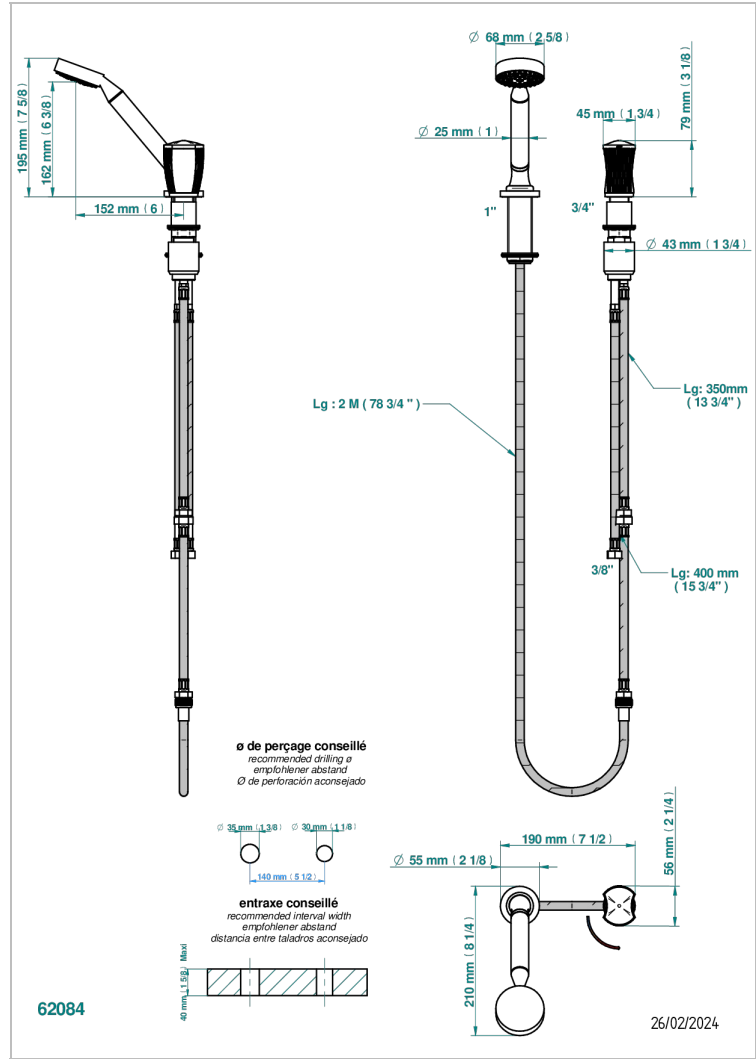

# INFINI WHITE PORCELAIN WITH PLATINUM DECOR

U2E-6532/60A

Rim mounted ceramic mixer with handshower with progressive cartridge

## CHARACTERISTIC

- ACS : 22ACCLY009

- Umber PVD - H66
- Varnished matt antique red copper (color finish) - H07