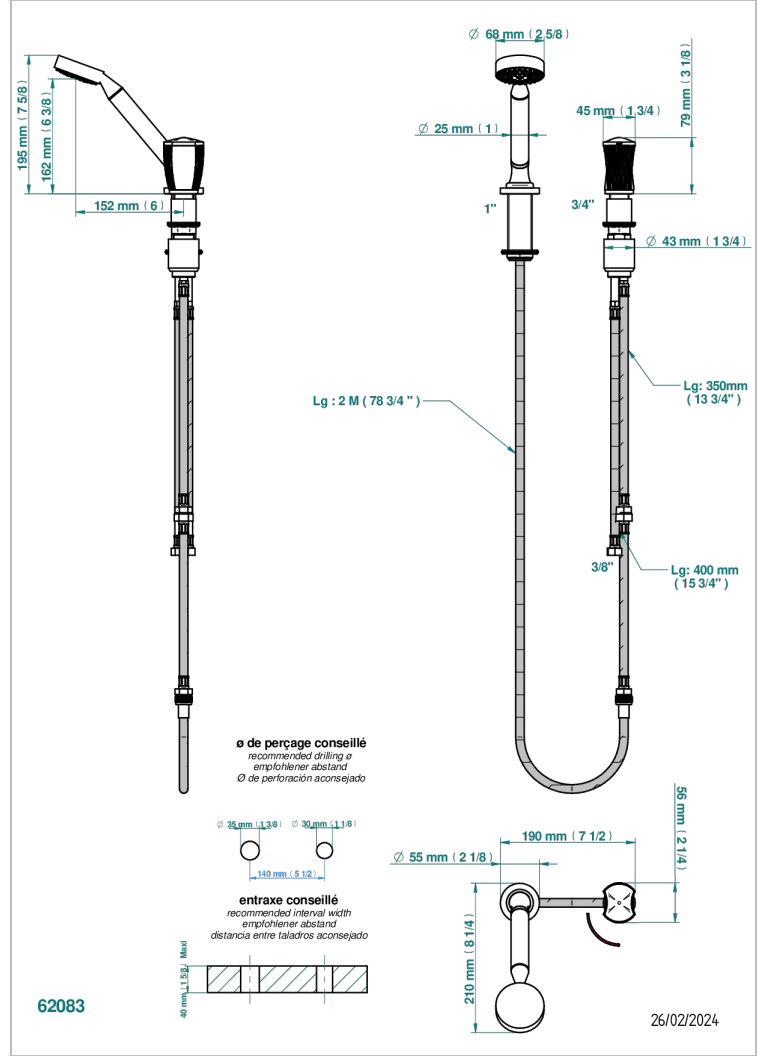

# INFINI WHITE PORCELAIN

U2D-6532/60A

Deck mounted mixer with handshower, progressive cartridge

THG<sup>®</sup>  
PARIS

## CHARACTERISTIC

- ACS : 22ACCLY009