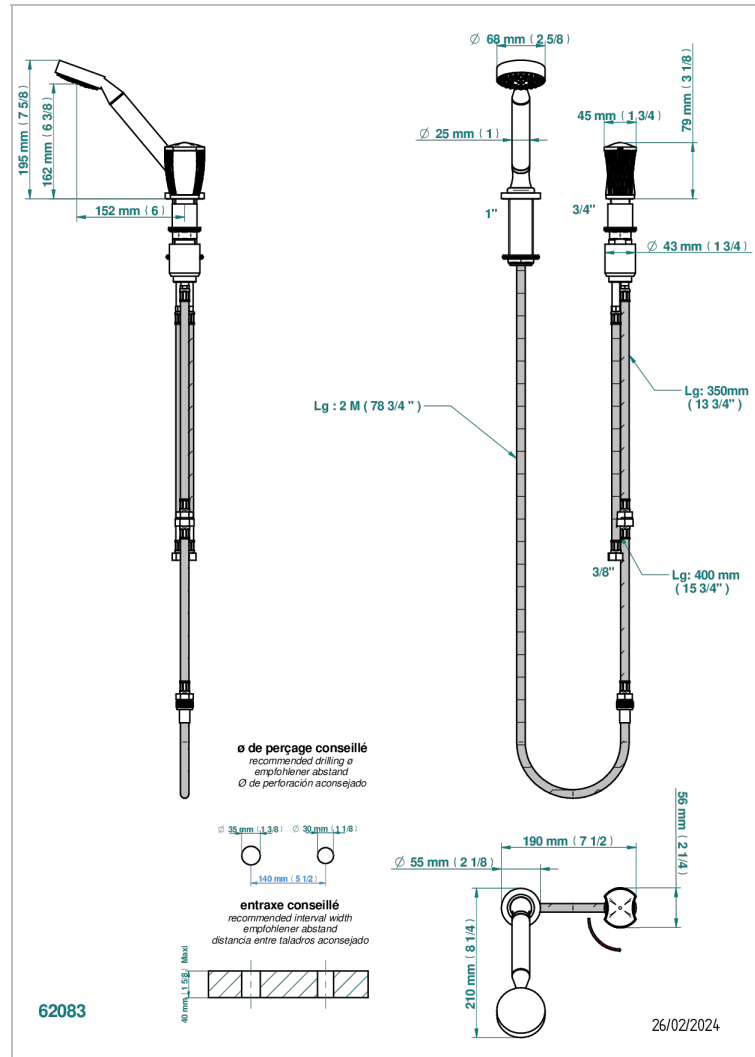

INFINI WHITE PORCELAIN

U2D-6532/60A

Rim mounted ceramic mixer with handshower with progressive cartridge

CHARACTERISTIC

- ACS : 22ACCLY009

STANDARDS

AVAILABLE FINITIONS

Antique nickel - H28
Black ceram - D30
Blush PVD - H62
Brass color PVD - H49
Brown bronze color PVD - F33
Gold color PVD - H52

Graphite PVD - H64
Lacquered light bronze - D01
Matt Umber PVD - H67
Matt blush PVD - H60
Matt brass color PVD - H50
Matt brown bronze color PVD - F34

Matt chrome - C02
Matt gold - F07
Matt gold color PVD - H53
Matt graphite PVD - H65
Matt nickel (color finish) - C01
Matt nickel color PVD - H56

Nickel color PVD - H55
Polished chrome (color finish) - A02
Polished gold (color finish) - F01
Polished nickel - B01
Soft gold - F30
Soft matt gold - F31

Umber PVD - H66
Varnished matt antique red copper (color finish) - H07