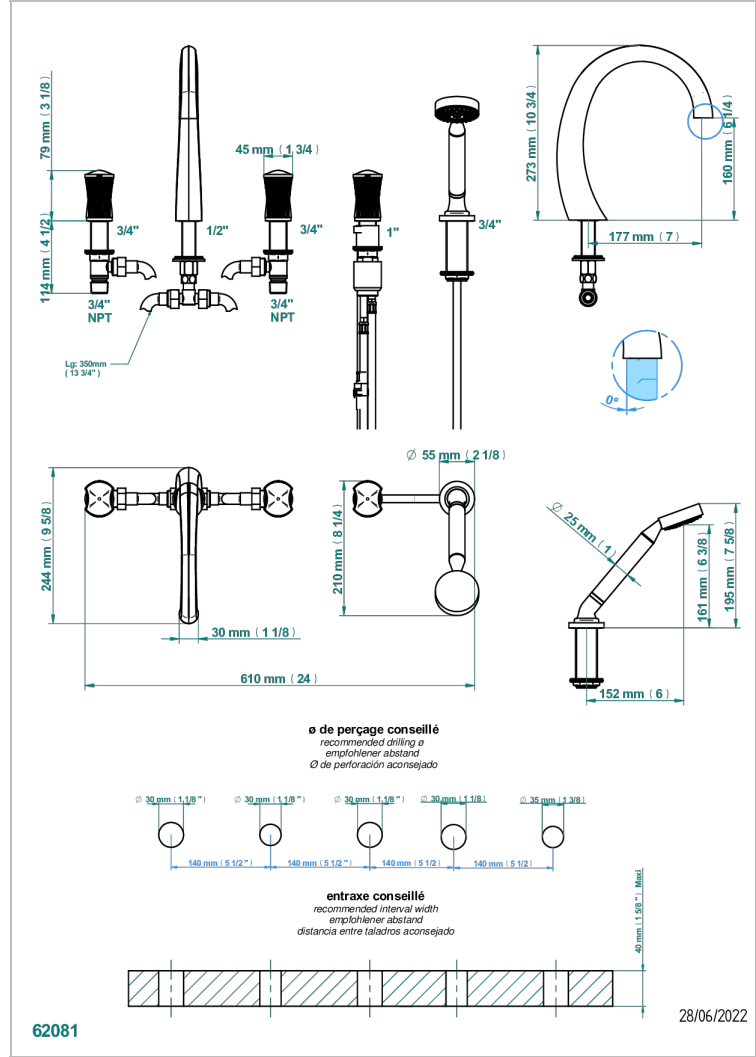

INFINI WHITE PORCELAIN WITH PLATINUM DECOR

U2E-1132SG

5-hole bath/shower mixer with super goliath spout, 2 x 3/4" valves, and rim mounted handshower supplied by progressive cartridge mixer

CHARACTERISTIC

- Infini White Porcelain with Platinum decor
- 5-hole bath/shower mixer with super goliath spout, 2 x 3/4" valves, and rim mounted handshower supplied by progressive cartridge mixer

AVAILABLE FINITIONS

Antique nickel - H28	Graphite PVD - H64	Matt chrome - C02	Nickel color PVD - H55	Umber PVD - H66
Black ceram - D30	Lacquered light bronze - D01	Matt gold - F07	Polished chrome (color finish) - A02	Varnished matt antique red copper
Blush PVD - H62	Matt Umber PVD - H67	Matt gold color PVD - H53	Polished gold (color finish) - F01	(color finish) - H07
Brass color PVD - H49	Matt blush PVD - H60	Matt graphite PVD - H65	Polished nickel - B01	
Brown bronze color PVD - F33	Matt brass color PVD - H50	Matt nickel (color finish) - C01	Soft gold - F30	
Gold color PVD - H52	Matt brown bronze color PVD - F34	Matt nickel color PVD - H56	Soft matt gold - F31	