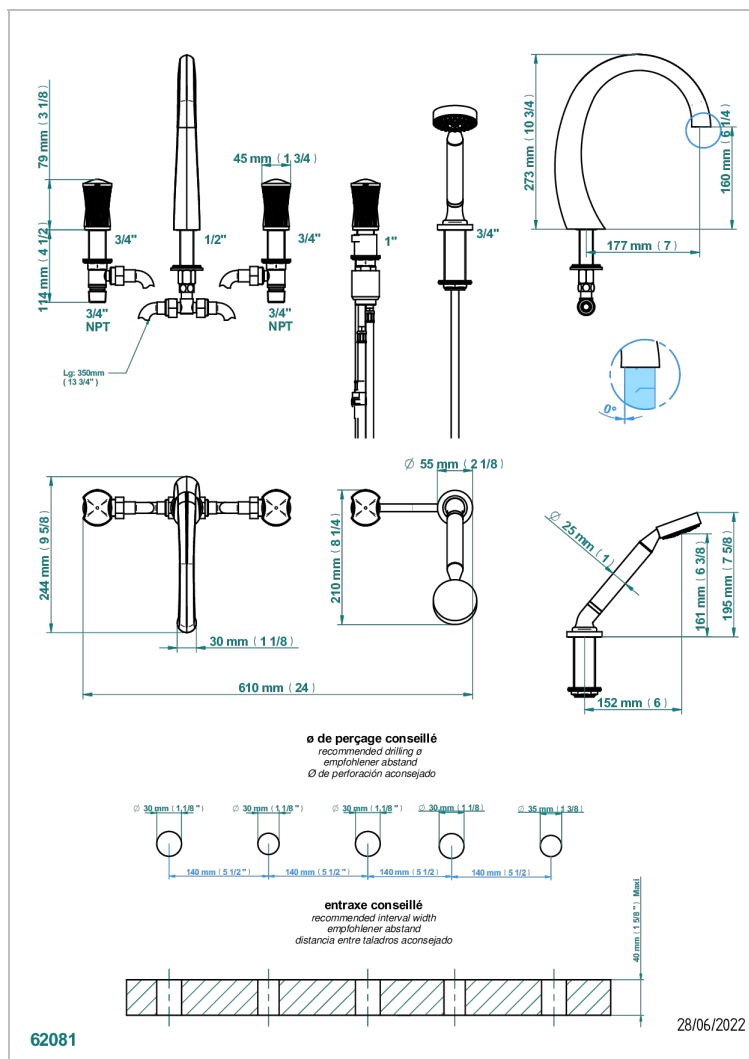

INFINI WHITE PORCELAIN WITH PLATINUM DECOR

U2E-1132SG

5-hole bath/shower mixer with super goliath spout, 2 x 3/4" valves, and rim mounted handshower supplied by progressive cartridge mixer

CHARACTERISTIC

- Infini White Porcelain with Platinum decor
- 5-hole bath/shower mixer with super goliath spout, 2 x 3/4" valves, and rim mounted handshower supplied by progressive cartridge mixer

AVAILABLE FINITIONS