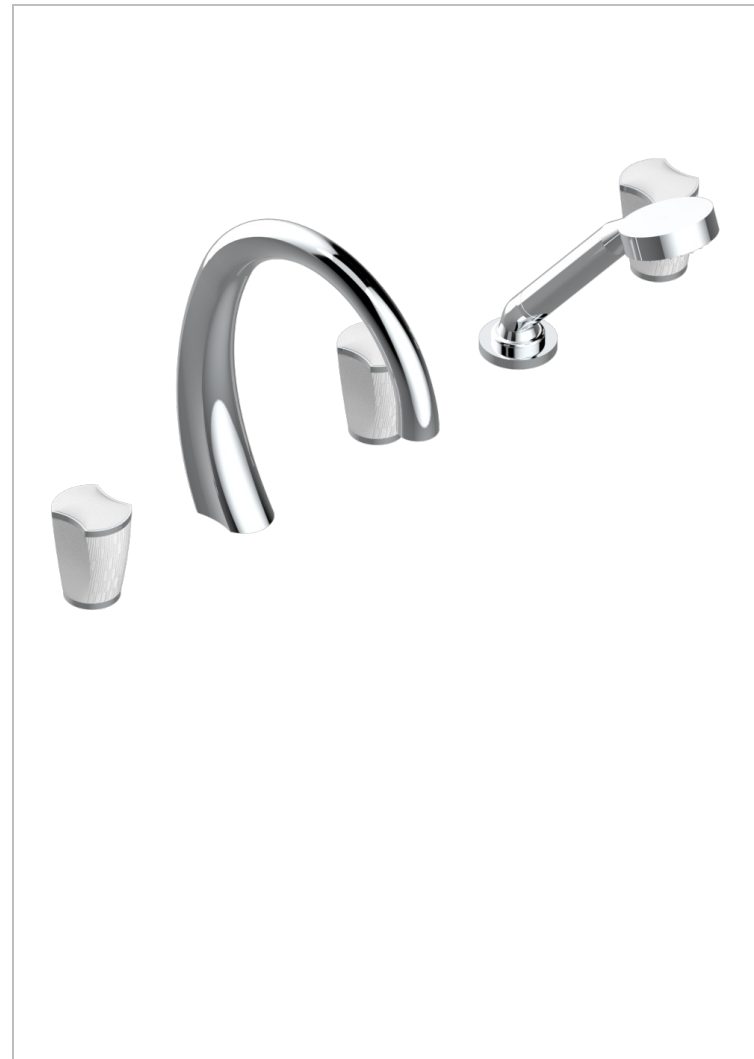

INFINI WHITE PORCELAIN

U2D-1132SG

THG[®]
PARIS

5-hole bath/shower mixer with super goliath spout, 2 x 3/4" valves, and rim mounted handshower supplied by progressive cartridge mixer

CHARACTERISTIC

- Infini White Porcelain
- 5-hole bath/shower mixer with super goliath spout, 2 x 3/4" valves, and rim mounted handshower supplied by progressive cartridge mixer

AVAILABLE FINITIONS

Antique nickel - H28
Black ceram - D30
Blush PVD - H62
Brass color PVD - H49
Brown bronze color PVD - F33
Gold color PVD - H52

Graphite PVD - H64
Lacquered light bronze - D01
Matt Umber PVD - H67
Matt blush PVD - H60
Matt brass color PVD - H50
Matt brown bronze color PVD - F34

Umber PVD - H66
Varnished matt antique red copper (color finish) - H07