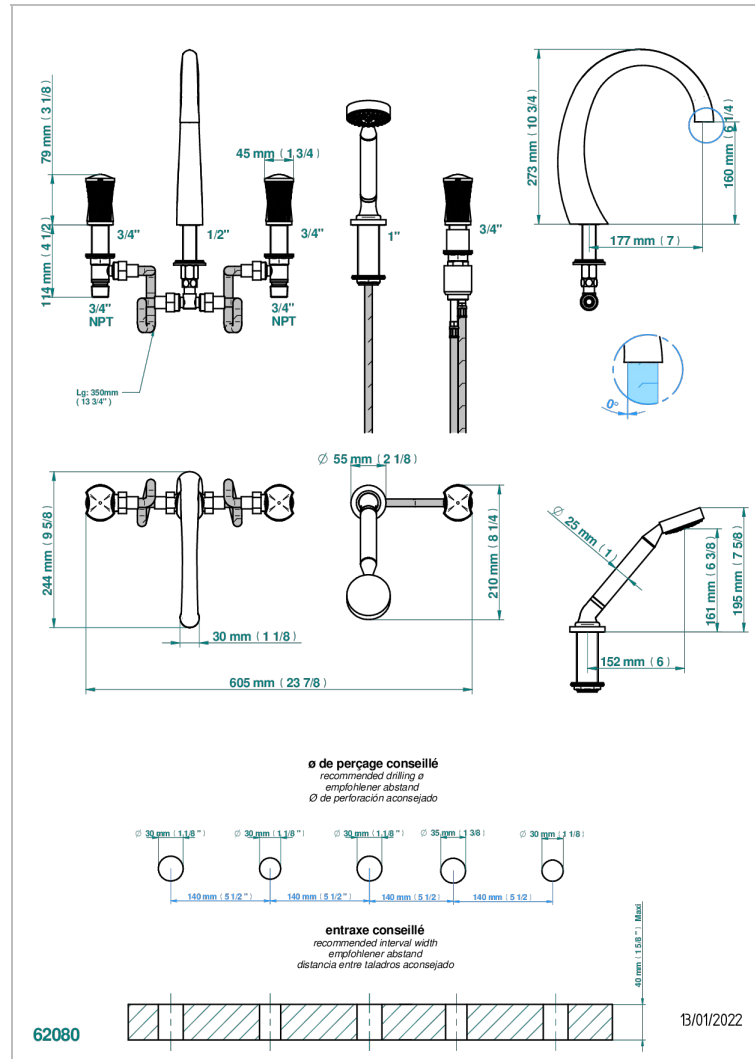

INFINI WHITE PORCELAIN

U2D-1132SG

THG[®]
PARIS

5-hole bath/shower mixer with super goliath spout, 2 x 3/4" valves, and rim mounted handshower supplied by progressive cartridge mixer

CHARACTERISTIC

- Infini White Porcelain
- 5-hole bath/shower mixer with super goliath spout, 2 x 3/4" valves, and rim mounted handshower supplied by progressive cartridge mixer

AVAILABLE FINITIONS

Antique nickel - H28
Black ceram - D30
Blush PVD - H62
Brass color PVD - H49
Brown bronze color PVD - F33
Gold color PVD - H52

Graphite PVD - H64
Lacquered light bronze - D01
Matt Umber PVD - H67
Matt blush PVD - H60
Matt brass color PVD - H50
Matt brown bronze color PVD - F34