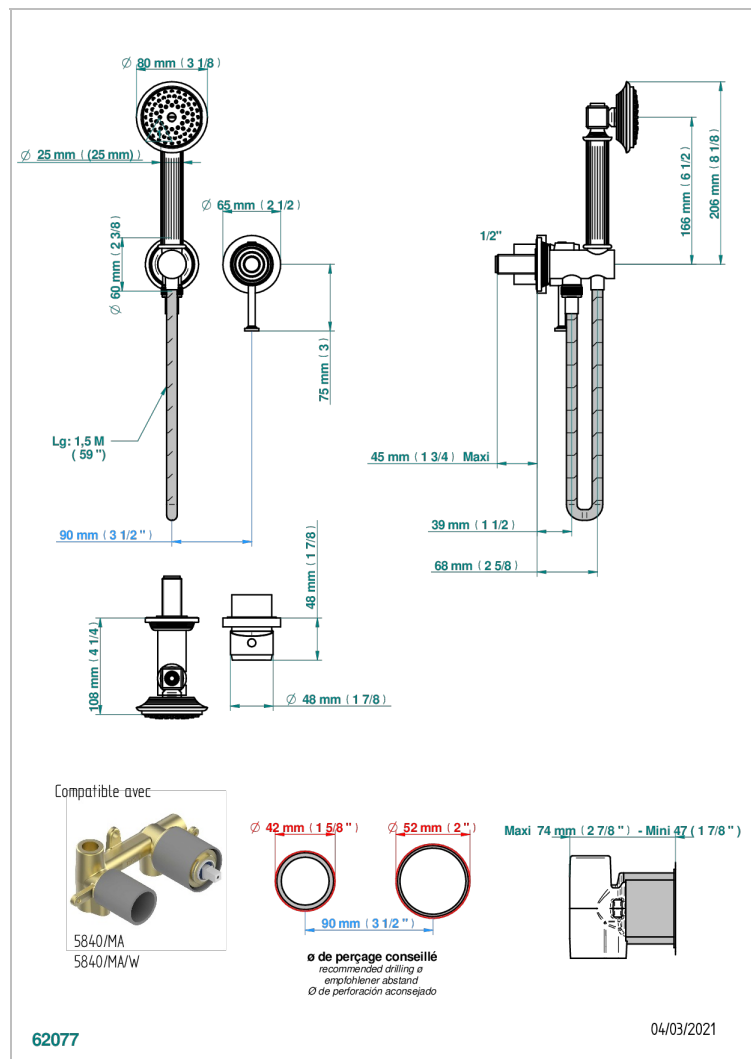

GRAND CENTRAL WHITE ONYX WITH LEVER HANDLES

U9S-6561B

Trim only for wall mixer with complete handshower on hook

CHARACTERISTIC

- Grand central White Onyx with lever handles
- Trim only for wall mixer with complete handshower on hook

TECHNICAL SPECS

- Recommandé : 3 bars (max. 5 bars) - Advised : 43,5 psi (max. 72 psi)
- 9,5 l/min à 3 bars (2.5 gpm at 43.5 psi)

RELATED SKU'S

- Ref. G00-5840/MA Rough parts for concealed wall-mounted mixer with 1/2" outlet