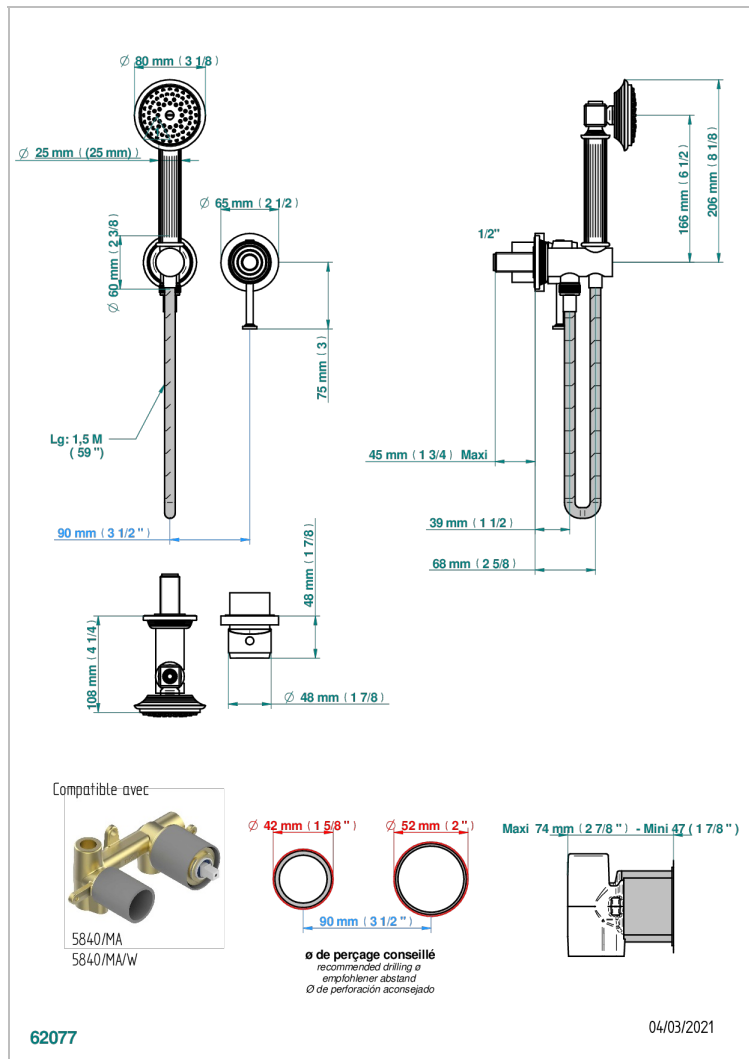

GRAND CENTRAL WHITE ONYX WITH LEVER HANDLES

U9S-6561B

Trim only for wall mixer with complete handshower on hook

特色

- Grand central White Onyx with lever handles
- Trim only for wall mixer with complete handshower on hook

技术特征

- Recommandé : 3 bars (max. 5 bars) - Advised : 43,5 psi (max. 72 psi)
- 9,5 l/min à 3 bars (2.5 gpm at 43.5 psi)

相关的SKU

- Ref. G00-5840/MA 卫浴套装, 含: 入墙式弯管出水管, 1米25强化软管, 触控式花洒和托勾, 美国标准

可选饰面

Black ceram - D30
Blush PVD - H62
Graphite PVD - H64
Matt Umber PVD - H67
Matt blush PVD - H60
Matt graphite PVD - H65

抛光镍 - B01
浅金 - F30
漆面铜 - D01