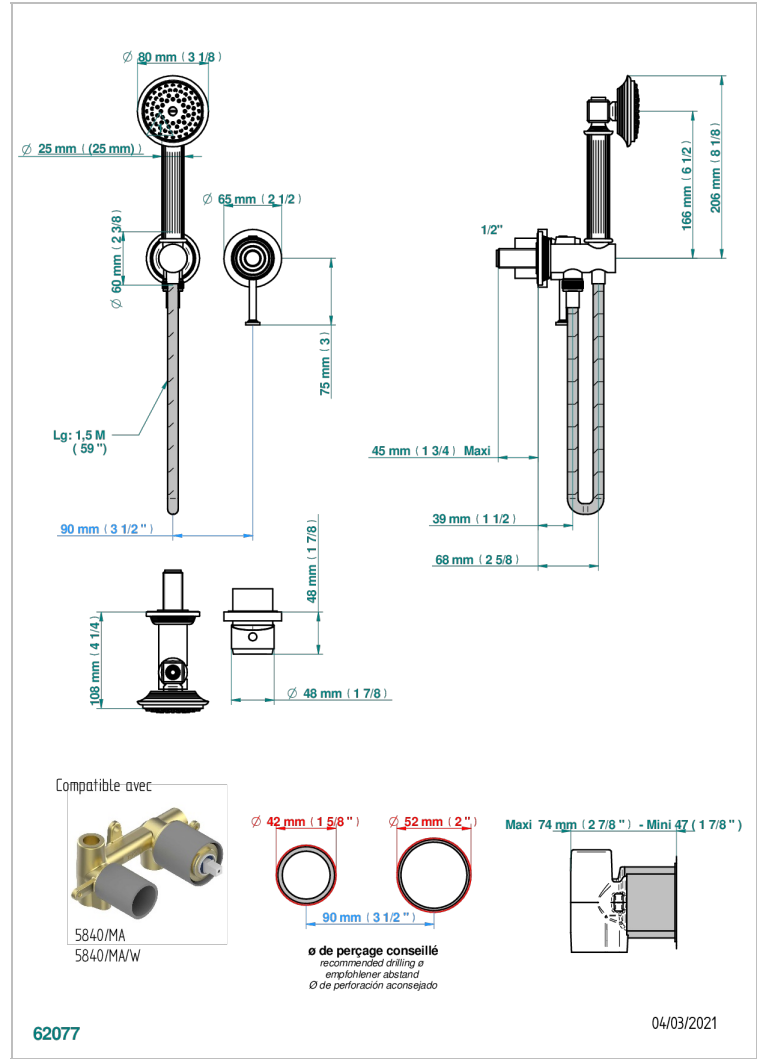

GRAND CENTRAL WHITE ONYX

U9R-6561B

THG[®]
PARIS

Trim only for wall mixer with complete handshower on hook

CHARACTERISTIC

- Grand central White Onyx
- Trim only for wall mixer with complete handshower on hook

TECHNICAL SPECS

- Recommandé : 3 bars (max. 5 bars) - Advised : 43,5 psi (max. 72 psi)
- 9,5 l/min à 3 bars (2.5 gpm at 43.5 psi)

RELATED SKU'S

- Ref. G00-5840/MA Rough parts for concealed wall-mounted mixer with 1/2" outlet