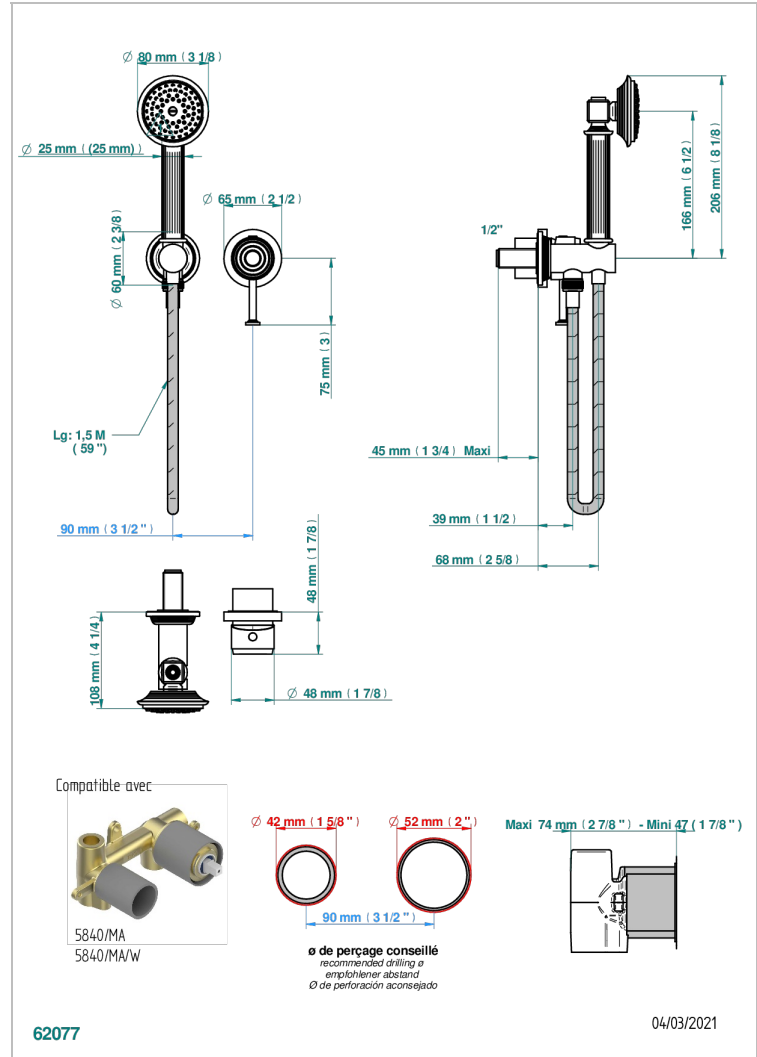

GRAND CENTRAL BLACK ONYX WITH LEVER

U9N-6561B

Trim only for wall mixer with complete handshower on hook

特色

- Grand central Black Onyx with lever
- Trim only for wall mixer with complete handshower on hook

技术特征

- Recommandé : 3 bars (max. 5 bars) - Advised : 43,5 psi (max. 72 psi)
- 9,5 l/min à 3 bars (2.5 gpm at 43.5 psi)

相关的SKU

- Ref. G00-5840/MA 卫浴套装, 含: 入墙式弯管出水管, 1米25强化软管, 触控式花洒和托勾, 美国标准

可选饰面

Black ceram - D30
Blush PVD - H62
Graphite PVD - H64
Matt Umber PVD - H67
Matt blush PVD - H60
Matt graphite PVD - H65

抛光镍 - B01
浅金 - F30
漆面铜 - D01