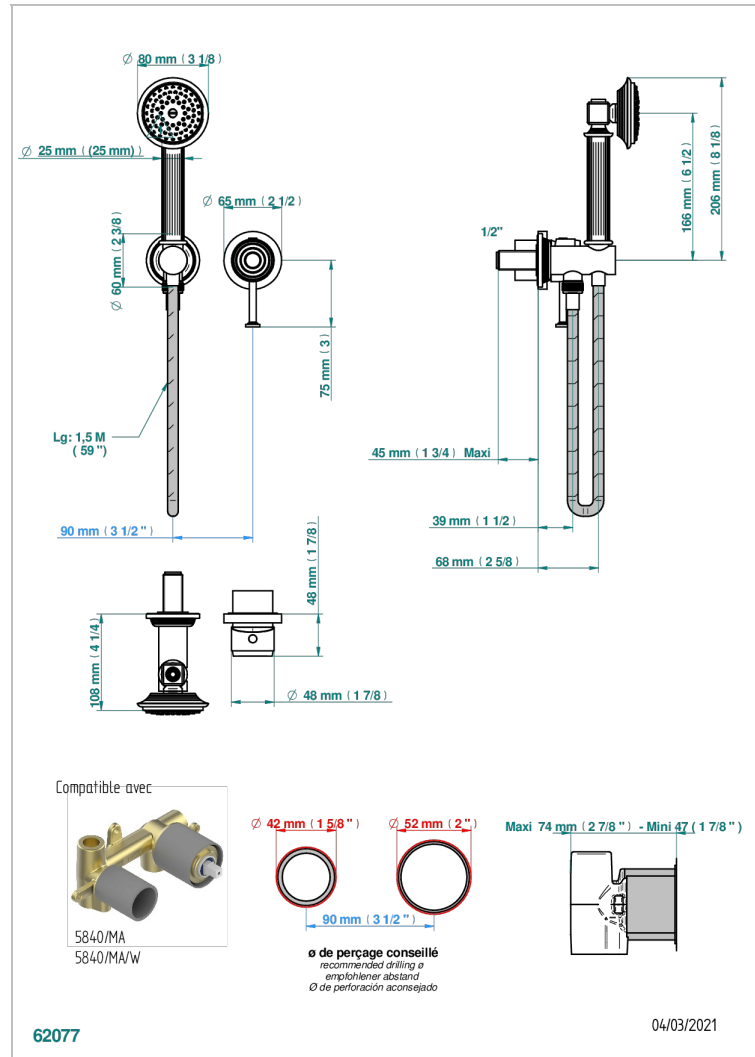

GRAND CENTRAL BLACK ONYX

U9M-6561B

Trim only for wall mixer with complete handshower on hook

THG[®]
PARIS

CHARACTERISTIC

- Grand central Black Onyx
- Trim only for wall mixer with complete handshower on hook

TECHNICAL SPECS

- Recommandé : 3 bars (max. 5 bars) - Advised : 43,5 psi (max. 72 psi)
- 9,5 l/min à 3 bars (2.5 gpm at 43.5 psi)

RELATED SKU'S

- Ref. G00-5840/MA Rough parts for concealed wall-mounted mixer with 1/2" outlet