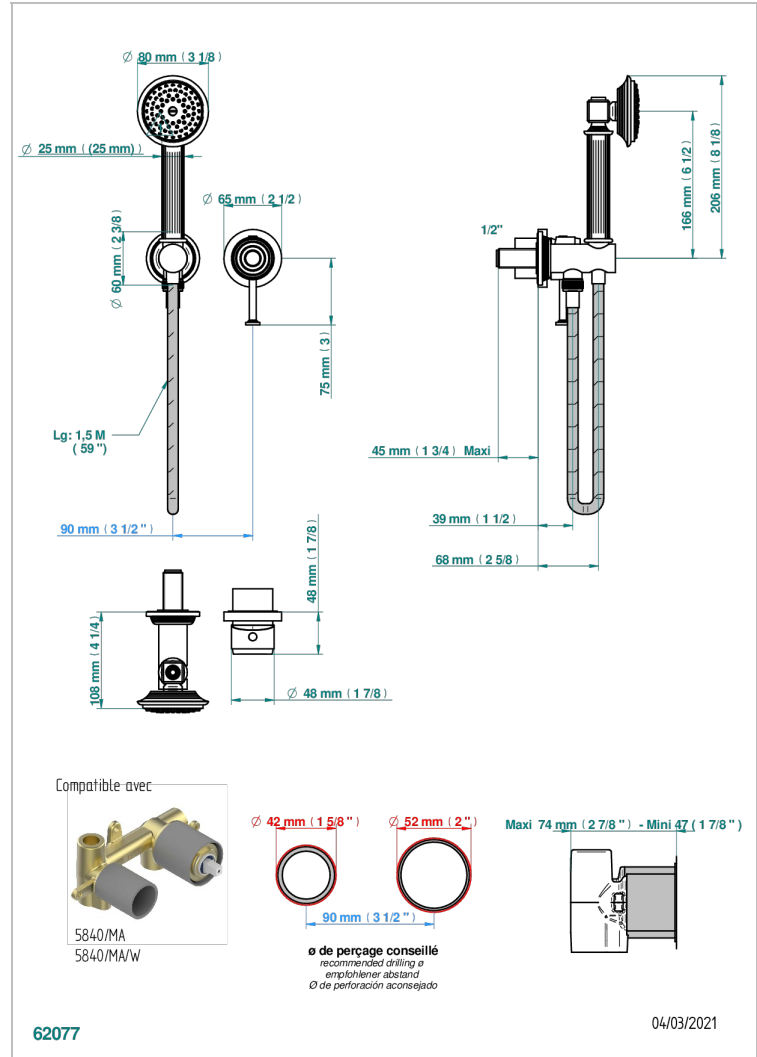

# GRAND CENTRAL METAL WITH LEVER

U9L-6561B

THG<sup>®</sup>  
PARIS

Trim only for wall mixer with complete handshower on hook

## CHARACTERISTIC

- Grand central Metal with lever
- Trim only for wall mixer with complete handshower on hook

## TECHNICAL SPECS

- Recommandé : 3 bars (max. 5 bars) - Advised : 43,5 psi (max. 72 psi)
- 9,5 l/min à 3 bars (2.5 gpm at 43.5 psi)

## RELATED SKU'S

- Ref. G00-5840/MA Rough parts for concealed wall-mounted mixer with 1/2" outlet