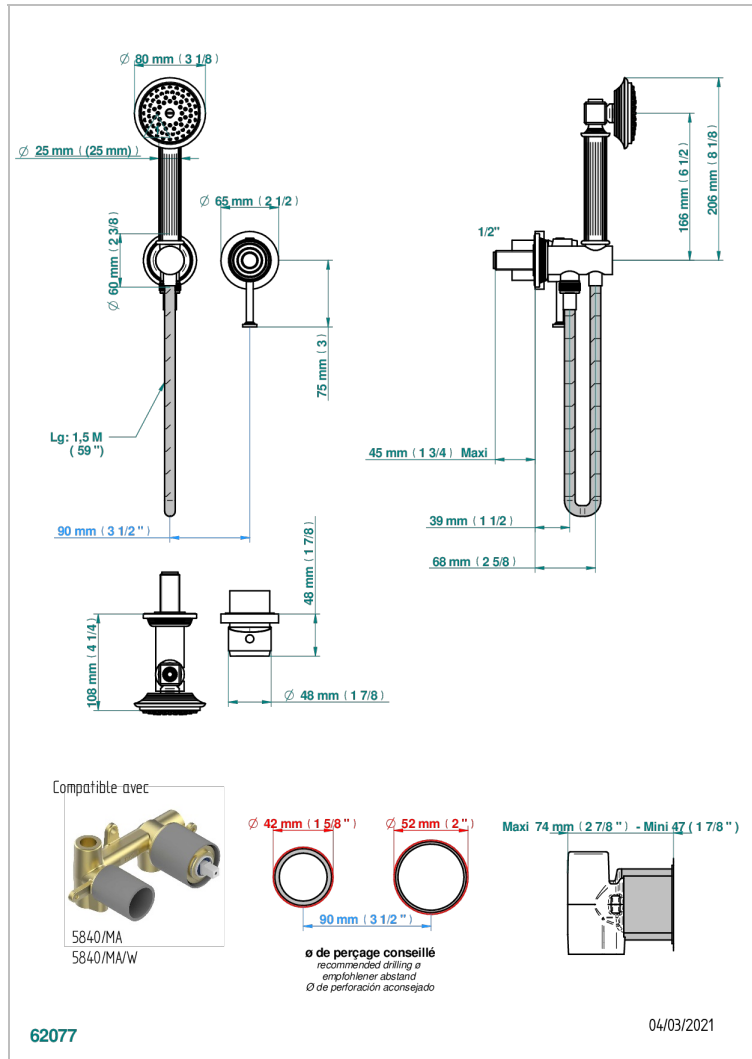

# GRAND CENTRAL METAL WITH LEVER

U9L-6561B

THG<sup>®</sup>  
PARIS

Trim only for wall mixer with complete handshower on hook

## 特色

- Grand central Metal with lever
- Trim only for wall mixer with complete handshower on hook

## 技术特征

- Recommandé : 3 bars (max. 5 bars) - Advised : 43,5 psi (max. 72 psi)
- 9,5 l/min à 3 bars (2.5 gpm at 43.5 psi)

## 相关的SKU

- Ref. G00-5840/MA 卫浴套装, 含: 入墙式弯管出水管, 1米25强化软管, 触控式花洒和托勾, 美国标准