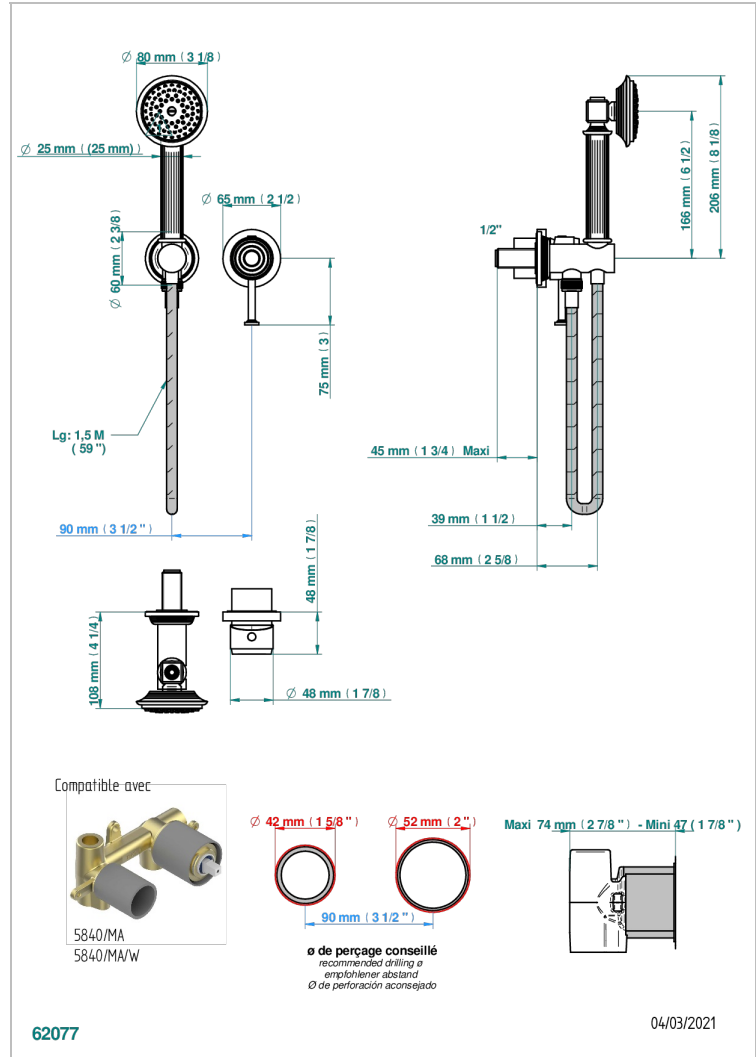

GRAND CENTRAL METAL

U9K-6561B

Trim only for wall mixer with complete handshower on hook

THG[®]
PARIS

CHARACTERISTIC

- Grand central Metal
- Trim only for wall mixer with complete handshower on hook

TECHNICAL SPECS

- Recommandé : 3 bars (max. 5 bars) - Advised : 43,5 psi (max. 72 psi)
- 9,5 l/min à 3 bars (2.5 gpm at 43.5 psi)

RELATED SKU'S

- Ref. G00-5840/MA Rough parts for concealed wall-mounted mixer with 1/2" outlet