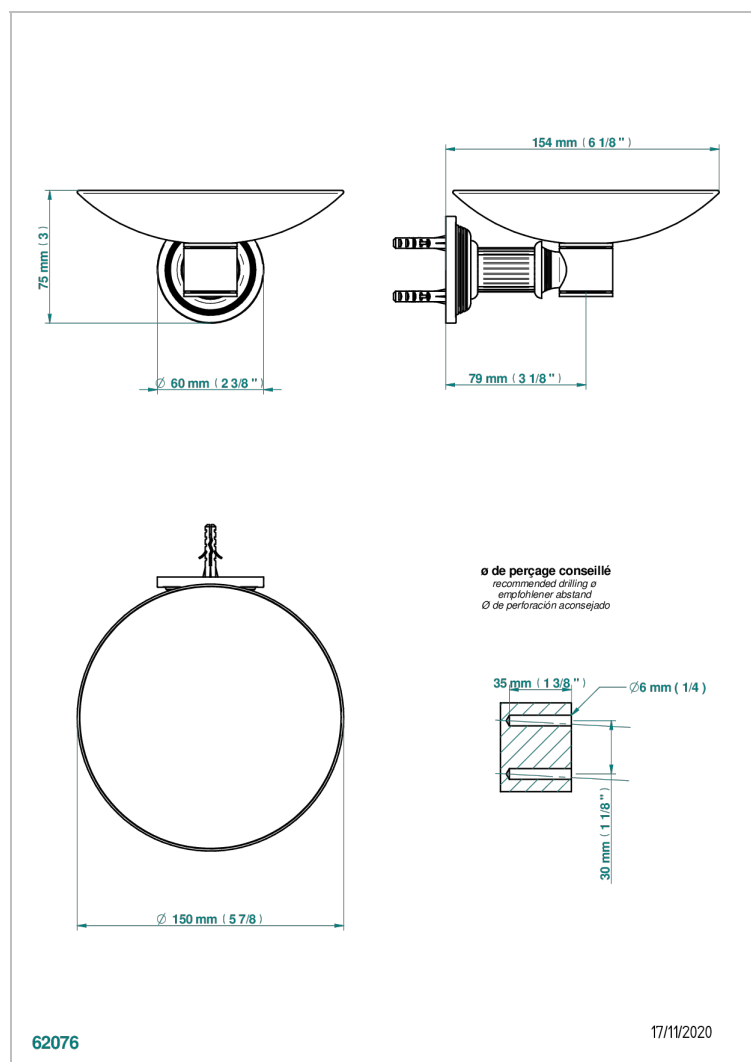

GRAND CENTRAL WHITE ONYX WITH LEVER HANDLES

U9S-546GM

Soap dish, wall mounted, 6" diameter

CHARACTERISTIC

- Grand central White Onyx with lever handles
- Soap dish, wall mounted, 6" diameter

AVAILABLE FINITIONS