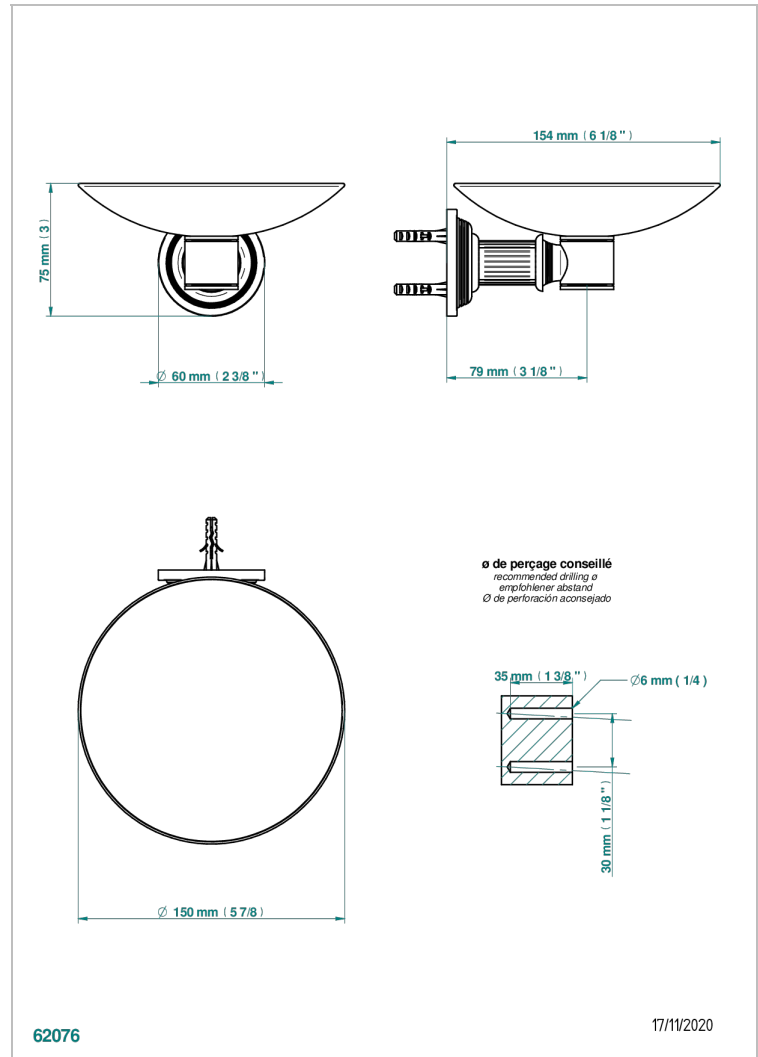

# GRAND CENTRAL WHITE ONYX

U9R-546GM

Soap dish, wall mounted, 6" diameter

THG<sup>®</sup>  
PARIS

## CHARACTERISTIC

- Grand central White Onyx
- Soap dish, wall mounted, 6" diameter