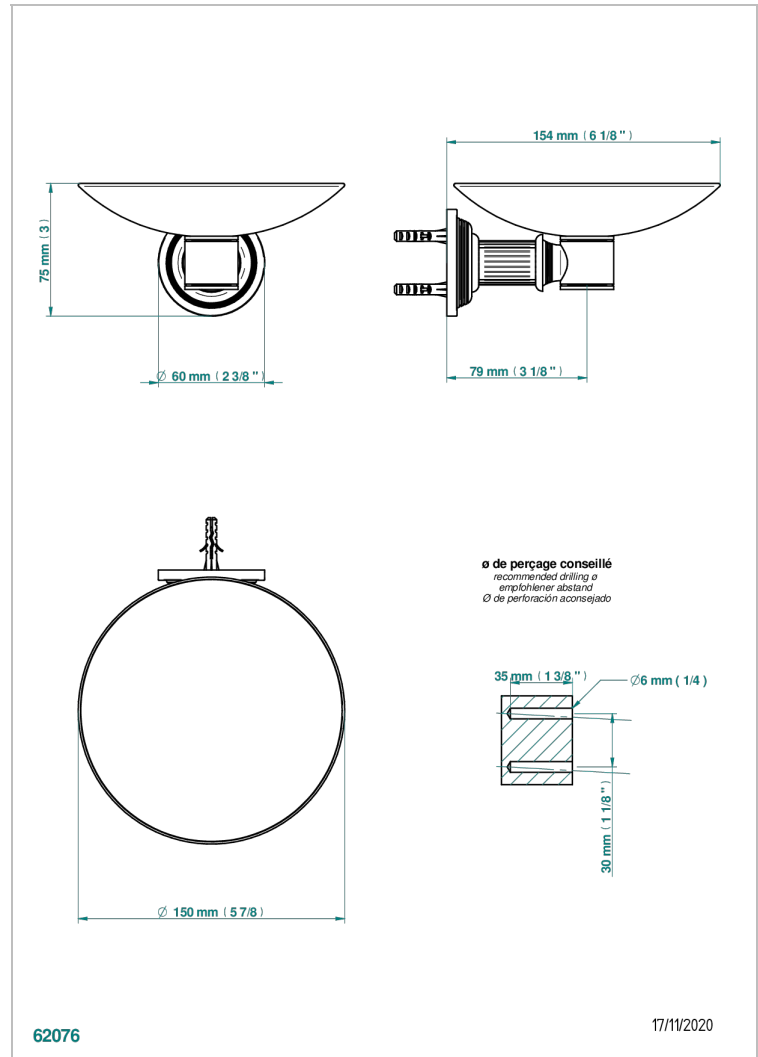

GRAND CENTRAL BLACK ONYX WITH LEVER HANDLES

THG[®]
PARIS

U9N-546GM

Soap dish, wall mounted, 6" diameter

CHARACTERISTIC

- Grand central Black Onyx with lever handles
- Soap dish, wall mounted, 6" diameter

AVAILABLE FINITIONS