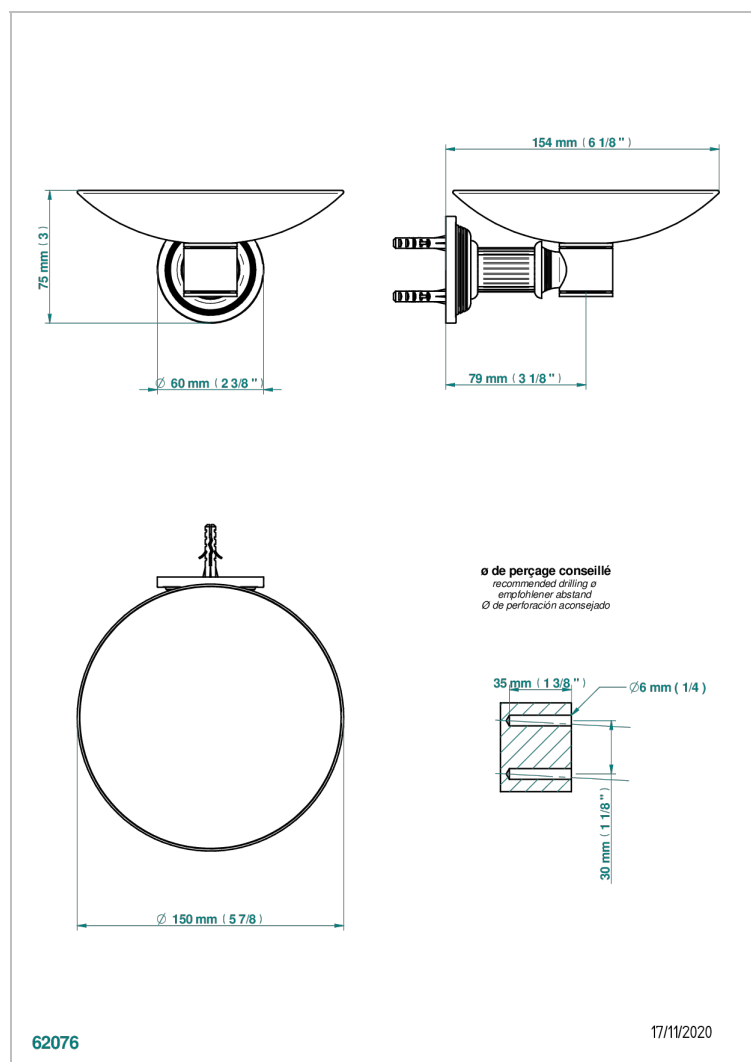

GRAND CENTRAL BLACK ONYX WITH LEVER

U9N-546GM

Wall mounted soap dish, ø 150 mm

CHARACTERISTIC

- Grand central Black Onyx with lever
- Wall mounted soap dish, ø 150 mm

AVAILABLE FINITIONS

Antique nickel - H28
Black ceram - D30
Blush PVD - H62
Brass color PVD - H49
Brown bronze color PVD - F33
Gold color PVD - H52