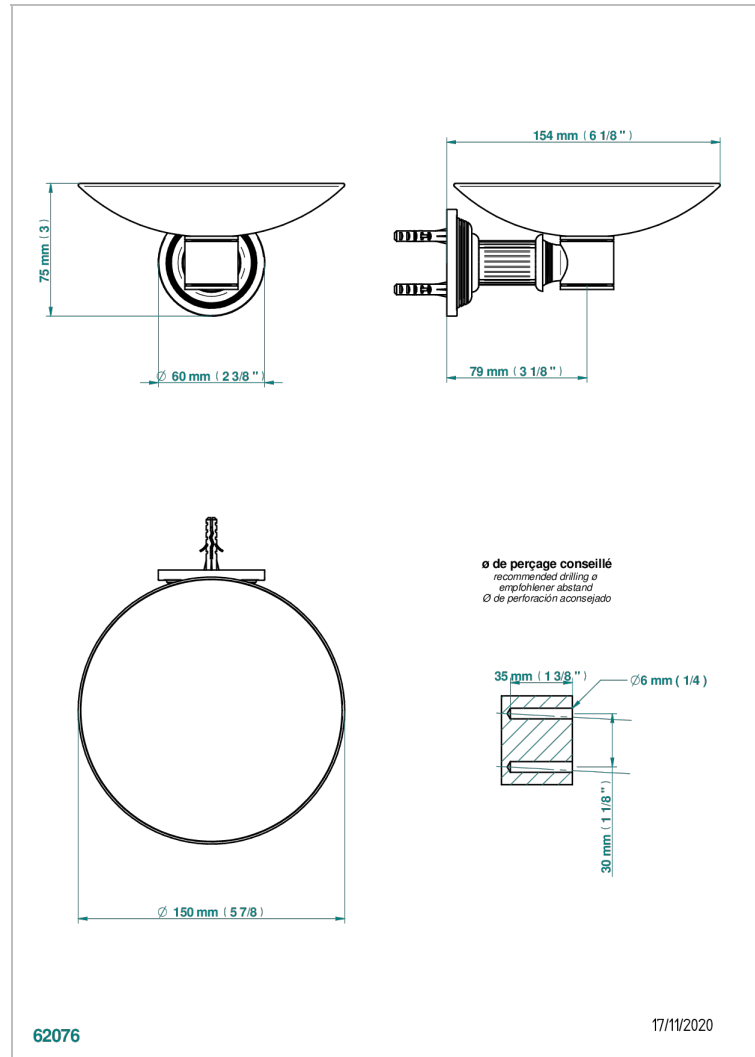

GRAND CENTRAL BLACK ONYX

U9M-546GM

Soap dish, wall mounted, 6" diameter

THG[®]
PARIS

CHARACTERISTIC

- Grand central Black Onyx
- Soap dish, wall mounted, 6" diameter

AVAILABLE FINITIONS

Black ceram - D30
Blush PVD - H62
Brass color PVD - H49
Brown bronze color PVD - F33
Chrome polished - A02
Copper antique matt, coated - H07