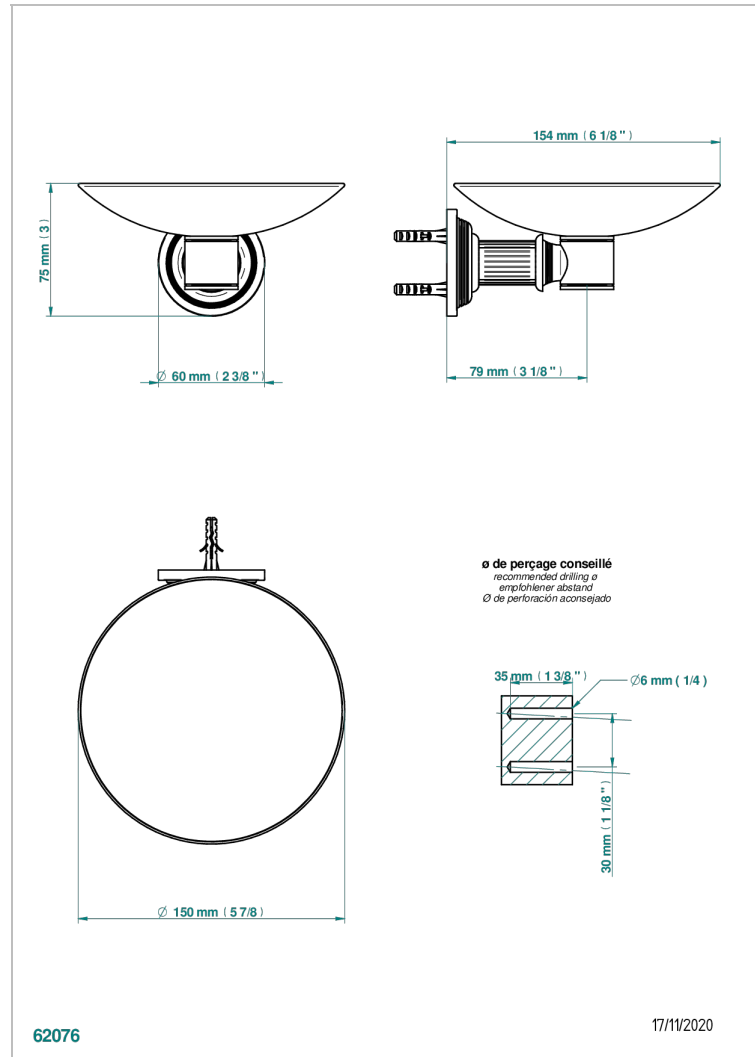

# GRAND CENTRAL BLACK ONYX

U9M-546GM

Wall mounted soap dish,  $\varnothing$  150 mm

THG<sup>®</sup>  
PARIS

## CHARACTERISTIC

- Grand central Black Onyx
- Wall mounted soap dish,  $\varnothing$  150 mm