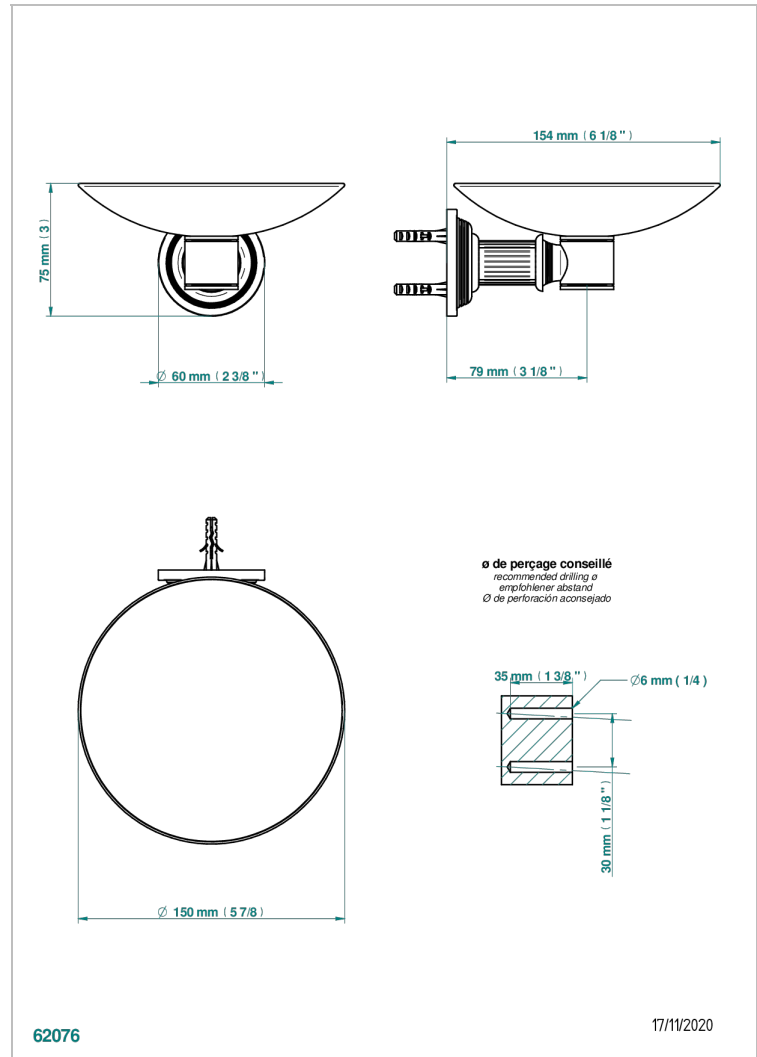

GRAND CENTRAL METAL WITH LEVER HANDLES

U9L-546GM

Soap dish, wall mounted, 6" diameter

THG[®]
PARIS

CHARACTERISTIC

- Grand central Metal with lever handles
- Soap dish, wall mounted, 6" diameter

AVAILABLE FINITIONS