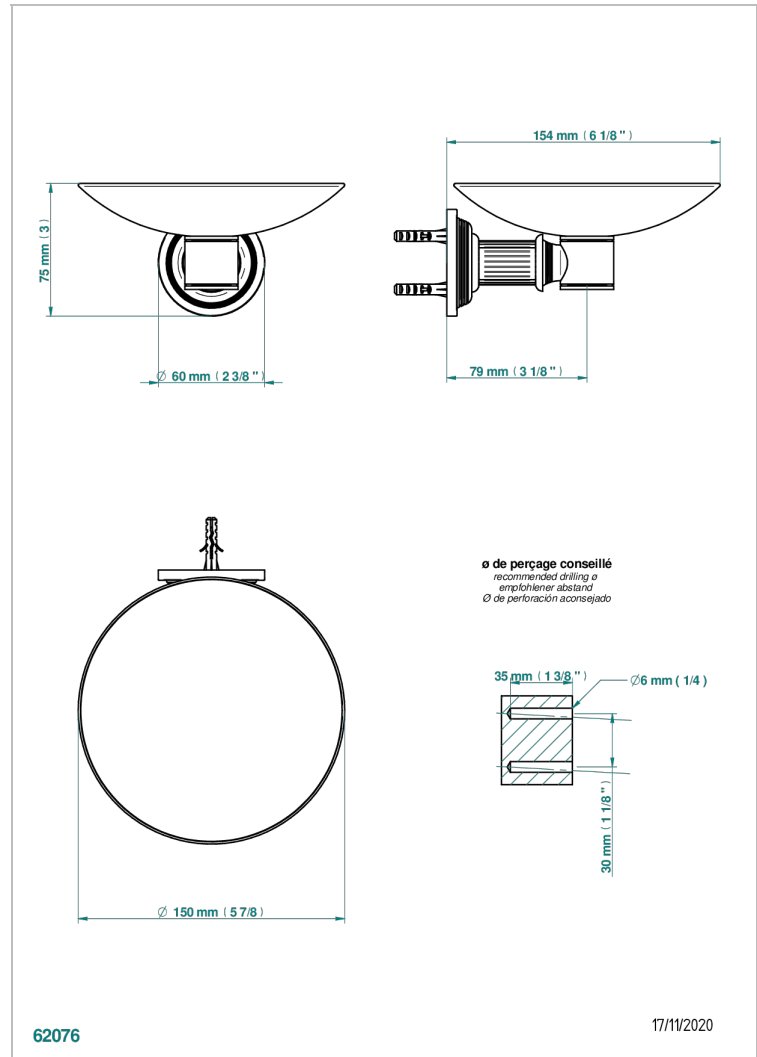

GRAND CENTRAL METAL

U9K-546GM

Soap dish, wall mounted, 6" diameter

THG[®]
PARIS

CHARACTERISTIC

- Grand central Metal
- Soap dish, wall mounted, 6" diameter

AVAILABLE FINITIONS

Black ceram - D30
Blush PVD - H62
Brass color PVD - H49
Brown bronze color PVD - F33
Chrome polished - A02
Copper antique matt, coated - H07