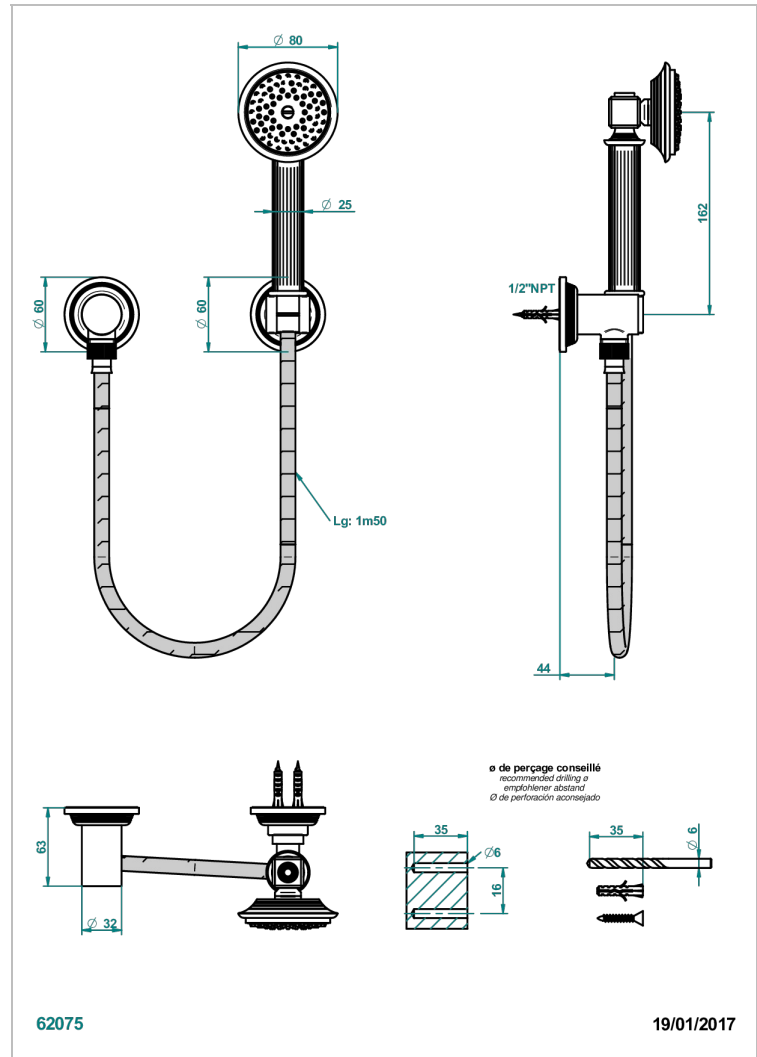

# GRAND CENTRAL BLACK ONYX WITH LEVER HANDLES

U9N-52/US

Wall mounted handshower with separate fixed hook

## CHARACTERISTIC

- Grand central Black Onyx with lever handles
- Wall mounted handshower with separate fixed hook