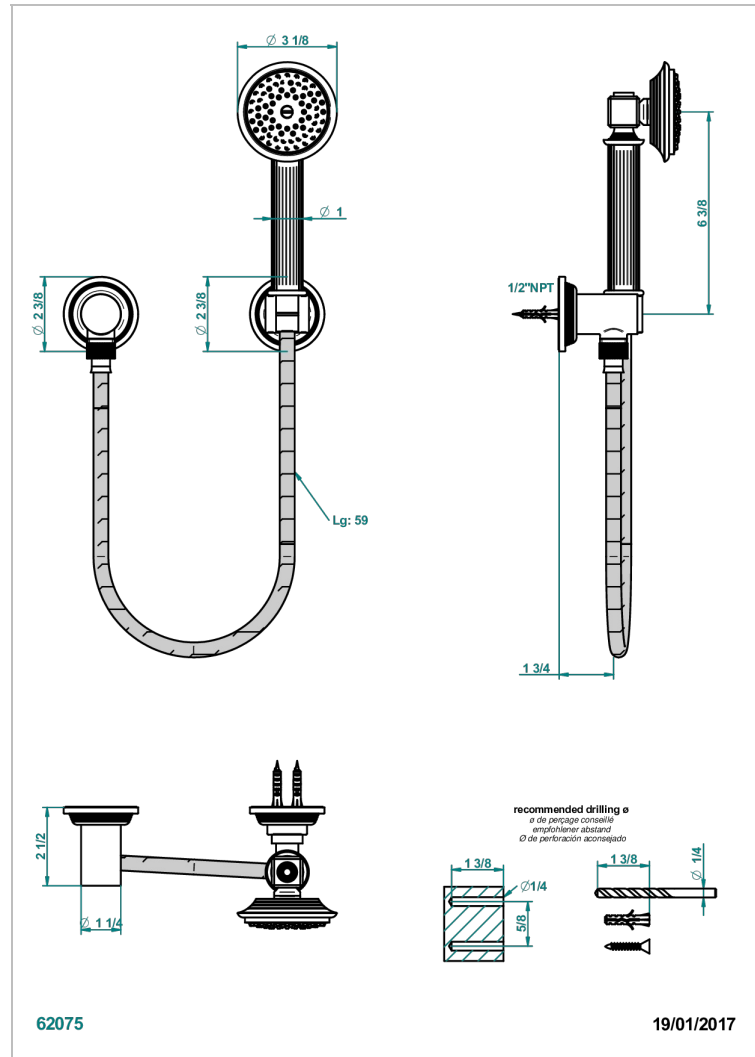

GRAND CENTRAL BLACK ONYX WITH LEVER HANDLES

U9N-52/US

Wall mounted handshower with separate fixed hook

CHARACTERISTIC

- Grand central Black Onyx with lever handles
- Wall mounted handshower with separate fixed hook