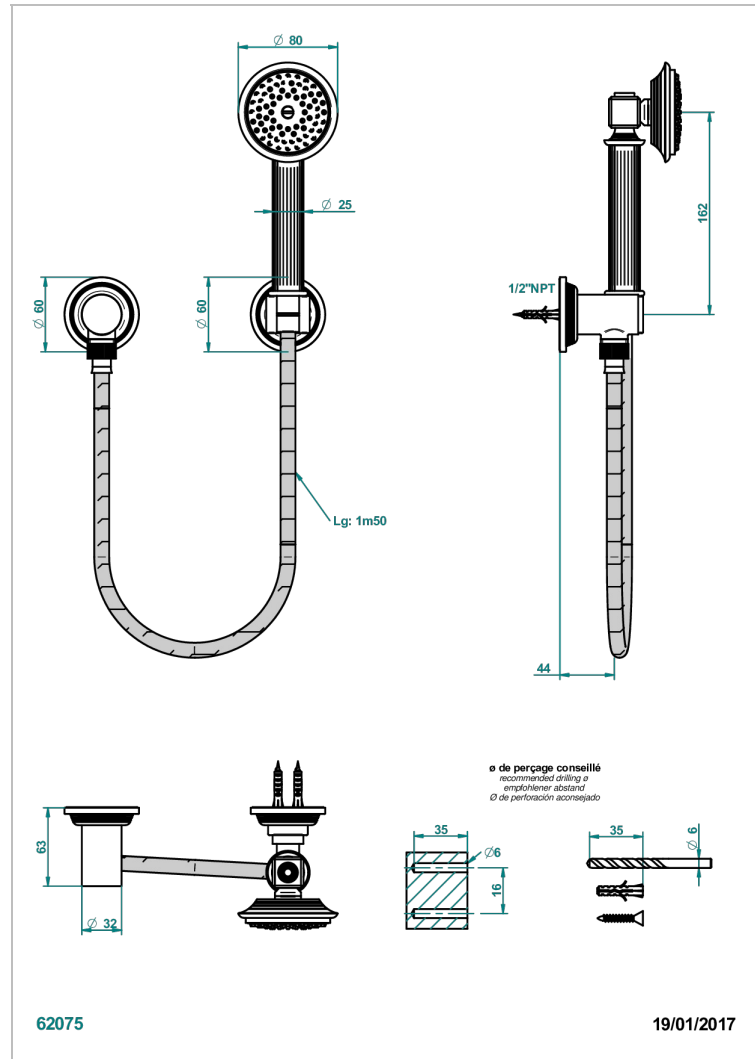

GRAND CENTRAL BLACK ONYX

U9M-52/US

Wall mounted handshower with separate fixed hook

THG[®]
PARIS

CHARACTERISTIC

- Grand central Black Onyx
- Wall mounted handshower with separate fixed hook

AVAILABLE FINITIONS