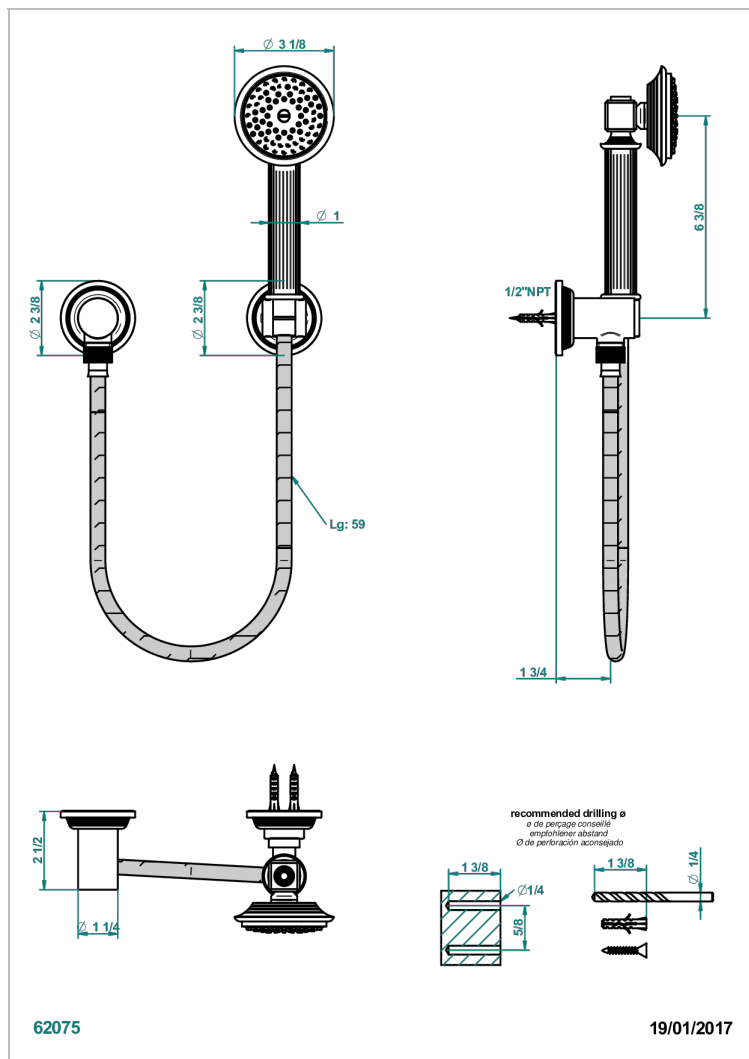

GRAND CENTRAL BLACK ONYX

U9M-52/US

Wall mounted handshower with separate fixed hook

THG
PARIS

CHARACTERISTIC

- Grand central Black Onyx
- Wall mounted handshower with separate fixed hook

AVAILABLE FINITIONS