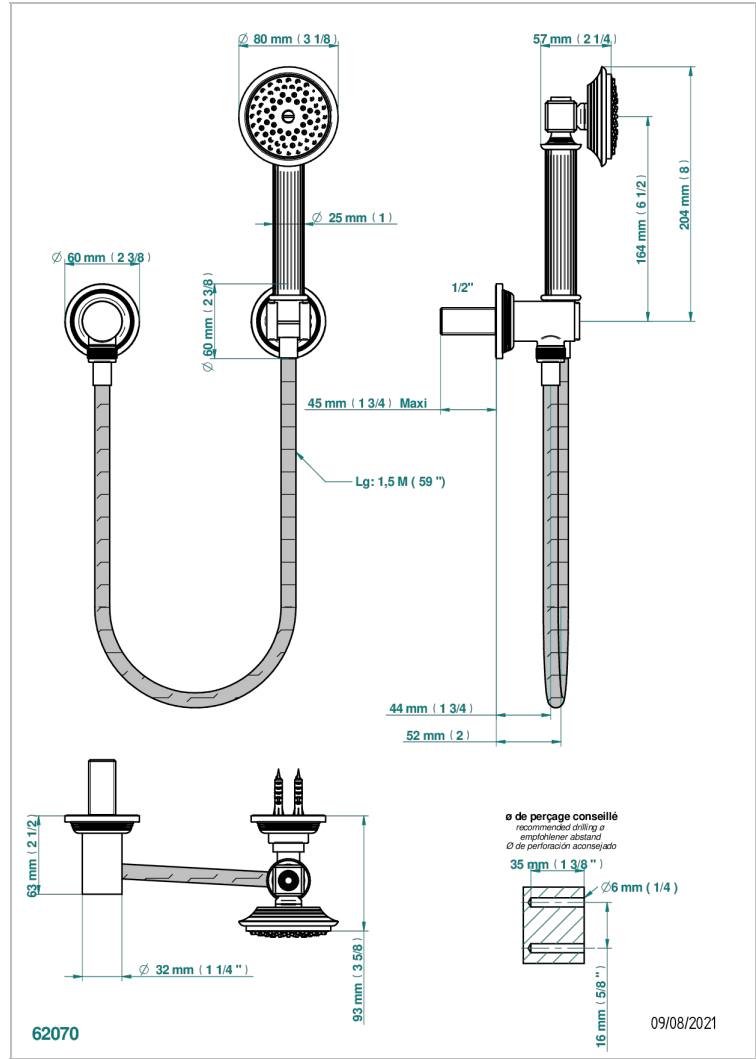

GRAND CENTRAL WHITE ONYX WITH LEVER HANDLES

U9S-52

Wall mounted stylised handshower, hose, fix hook and elbow

CHARACTERISTIC

- Grand central White Onyx with lever handles
- Wall mounted stylised handshower, hose, fix hook and elbow

TECHNICAL SPECS

- Recommandé : 3 bars (max. 5 bars) - Advised : 43,5 psi (max. 72 psi)
- 9,5 l/min à 3 bars (2.5 gpm at 43.5 psi)

AVAILABLE FINITIONS

Antique nickel - H28
Black ceram - D30
Blush PVD - H62
Brass color PVD - H49
Brown bronze color PVD - F33
Gold color PVD - H52