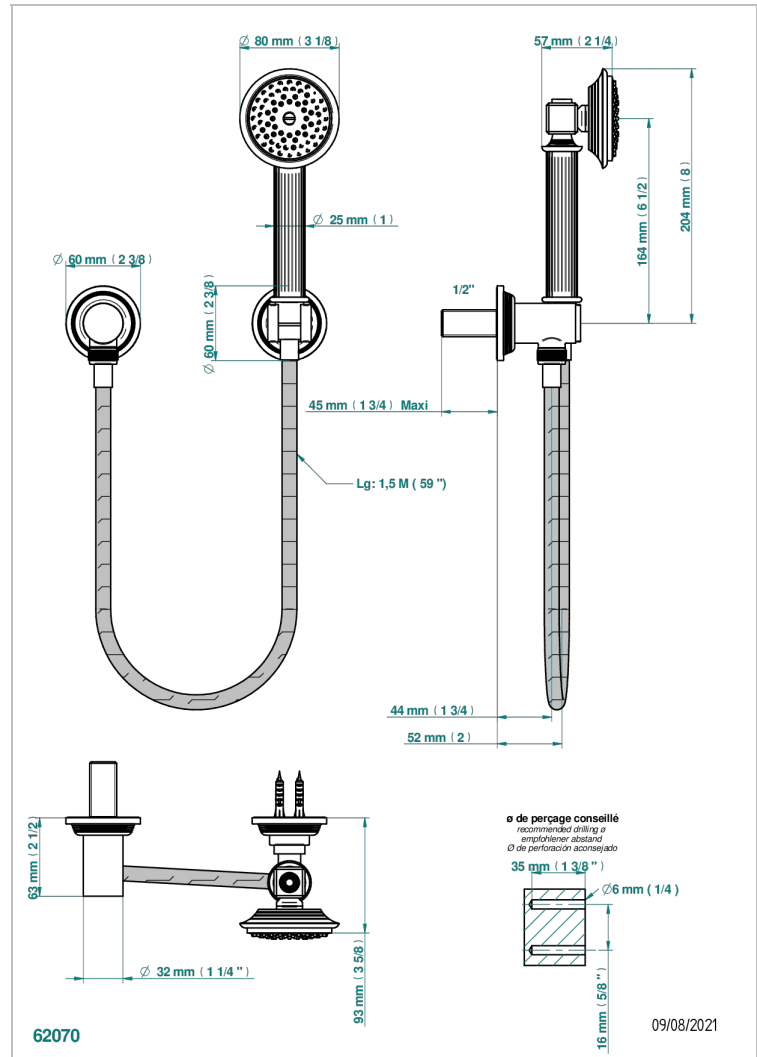

# GRAND CENTRAL WHITE ONYX

U9R-52

Wall mounted stylised handshower, hose, fix hook and elbow

THG  
PARIS

## CHARACTERISTIC

- Grand central White Onyx
- Wall mounted stylised handshower, hose, fix hook and elbow