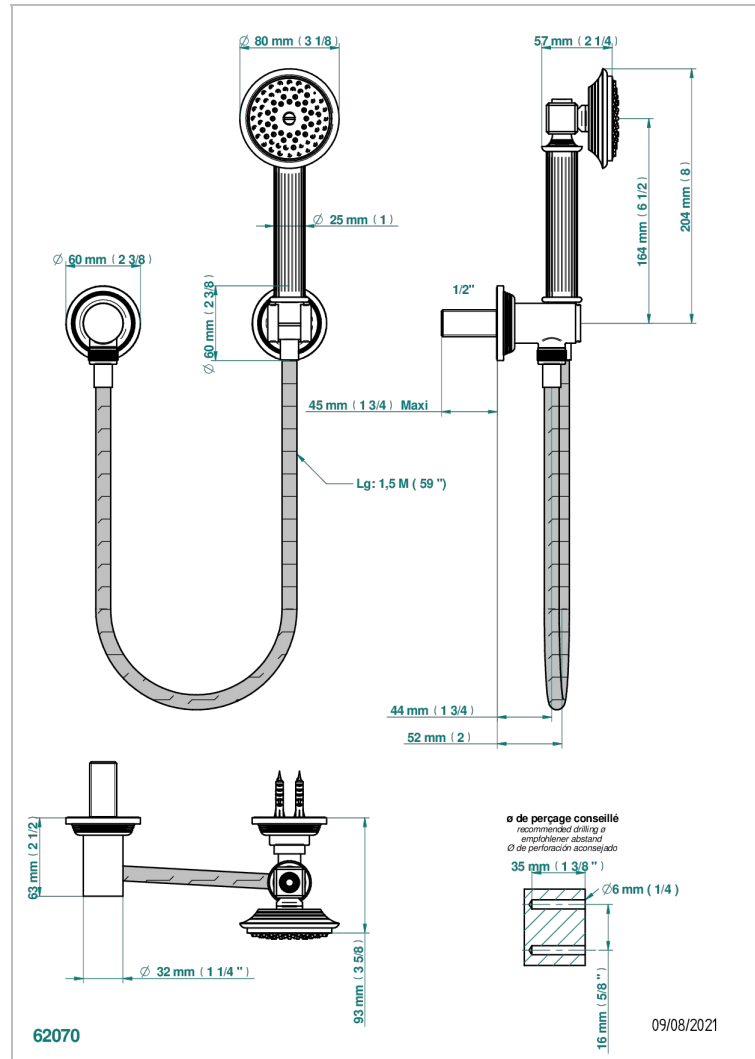

# GRAND CENTRAL BLACK ONYX

U9M-52

Wall mounted stylised handshower, hose, fix hook and elbow

## CHARACTERISTIC

- Grand central Black Onyx
- Wall mounted stylised handshower, hose, fix hook and elbow