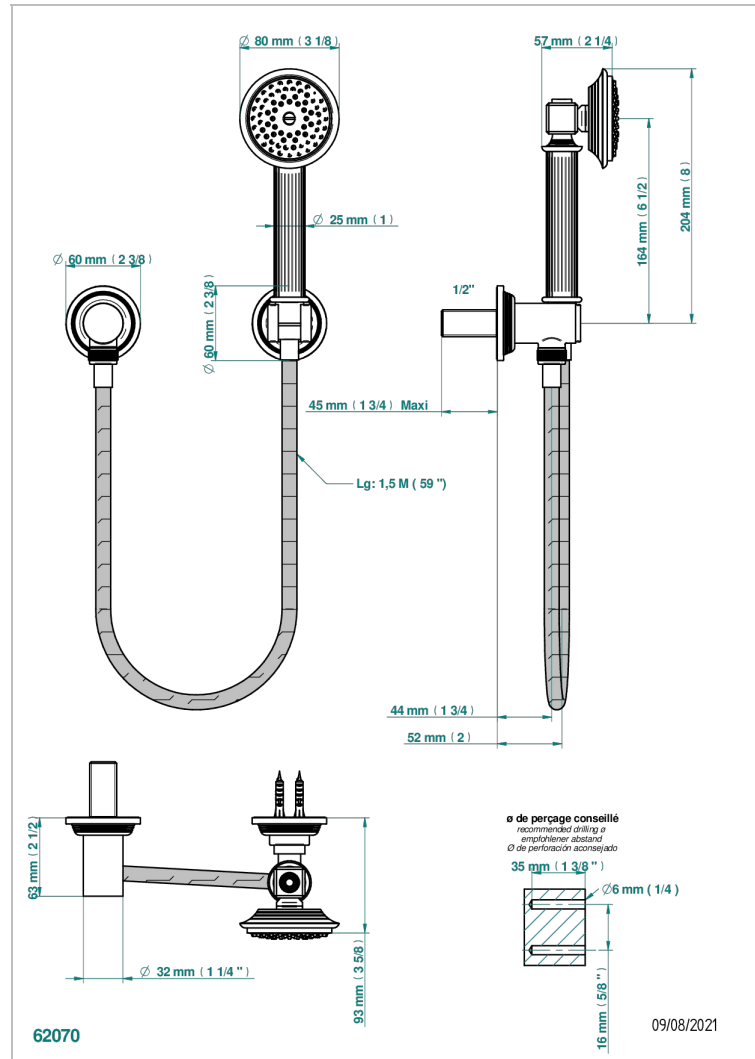

GRAND CENTRAL METAL WITH LEVER

U9L-52

Wall mounted stylised handshower, hose, fix hook and elbow

CHARACTERISTIC

- Grand central Metal with lever
- Wall mounted stylised handshower, hose, fix hook and elbow

TECHNICAL SPECS

- Recommandé : 3 bars (max. 5 bars) - Advised : 43,5 psi (max. 72 psi)
- 9,5 l/min à 3 bars (2.5 gpm at 43.5 psi)

AVAILABLE FINITIONS

Antique nickel - H28
Black ceram - D30
Blush PVD - H62
Brass color PVD - H49
Brown bronze color PVD - F33
Gold color PVD - H52