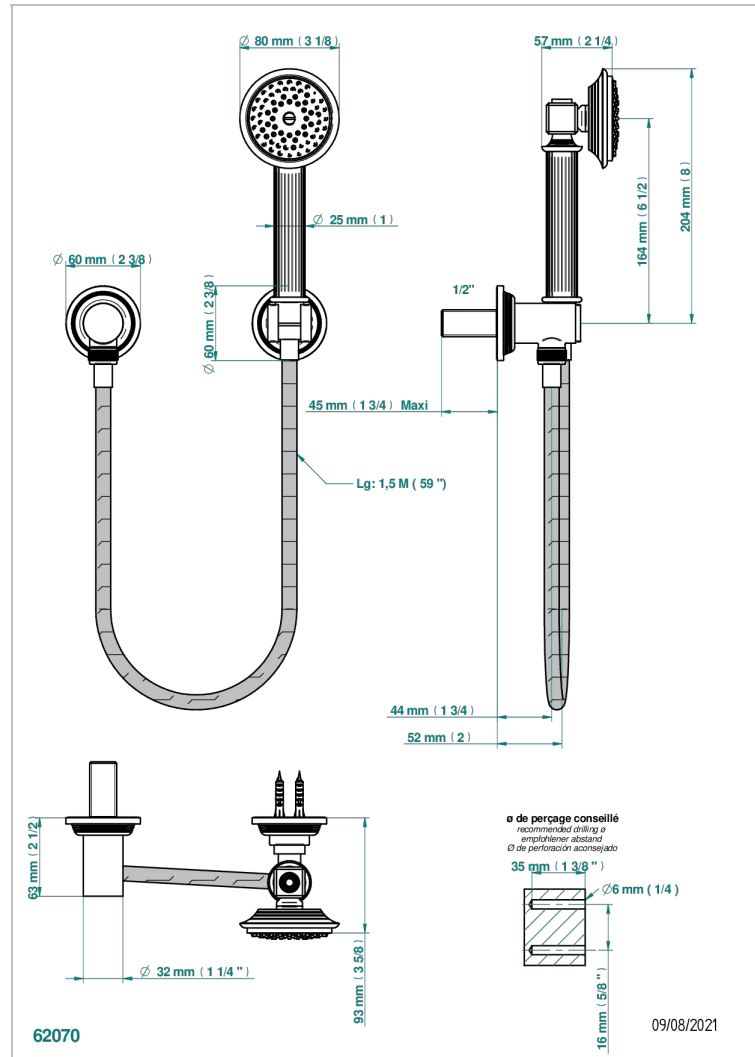

# GRAND CENTRAL METAL

U9K-52

Wall mounted stylised handshower, hose, fix hook and elbow

## CHARACTERISTIC

- Grand central Metal
- Wall mounted stylised handshower, hose, fix hook and elbow