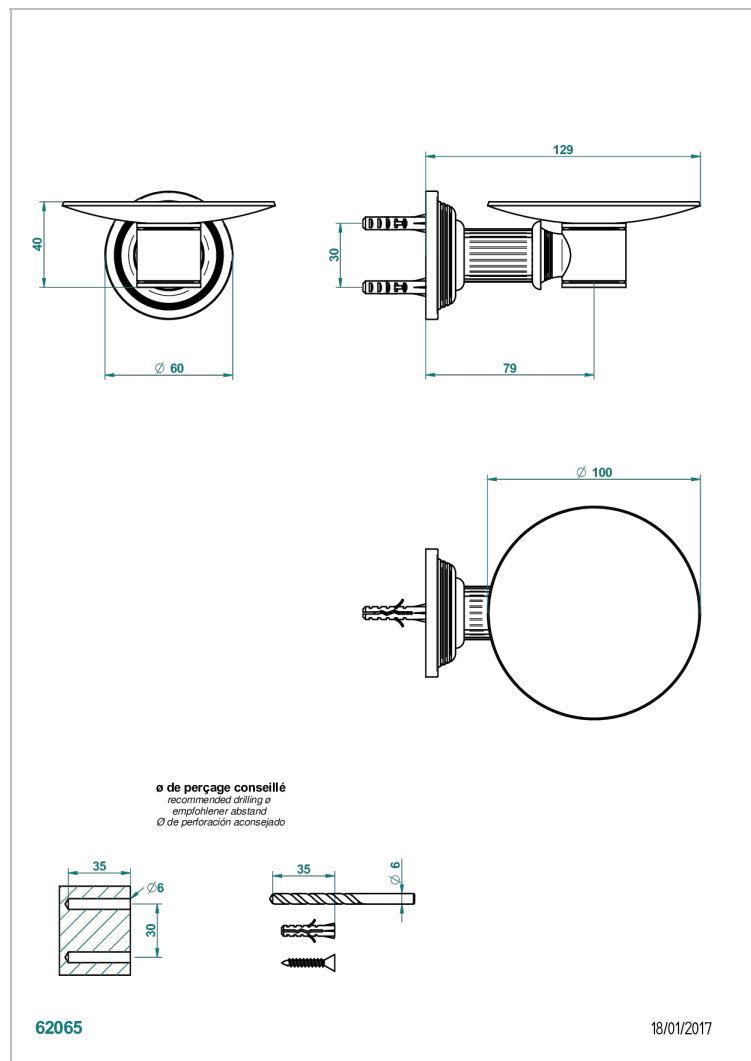

# GRAND CENTRAL WHITE ONYX WITH LEVER HANDLES

U9S-546

Soap dish, wall mounted, 4" diameter

## CHARACTERISTIC

- Grand central White Onyx with lever handles
- Soap dish, wall mounted, 4" diameter