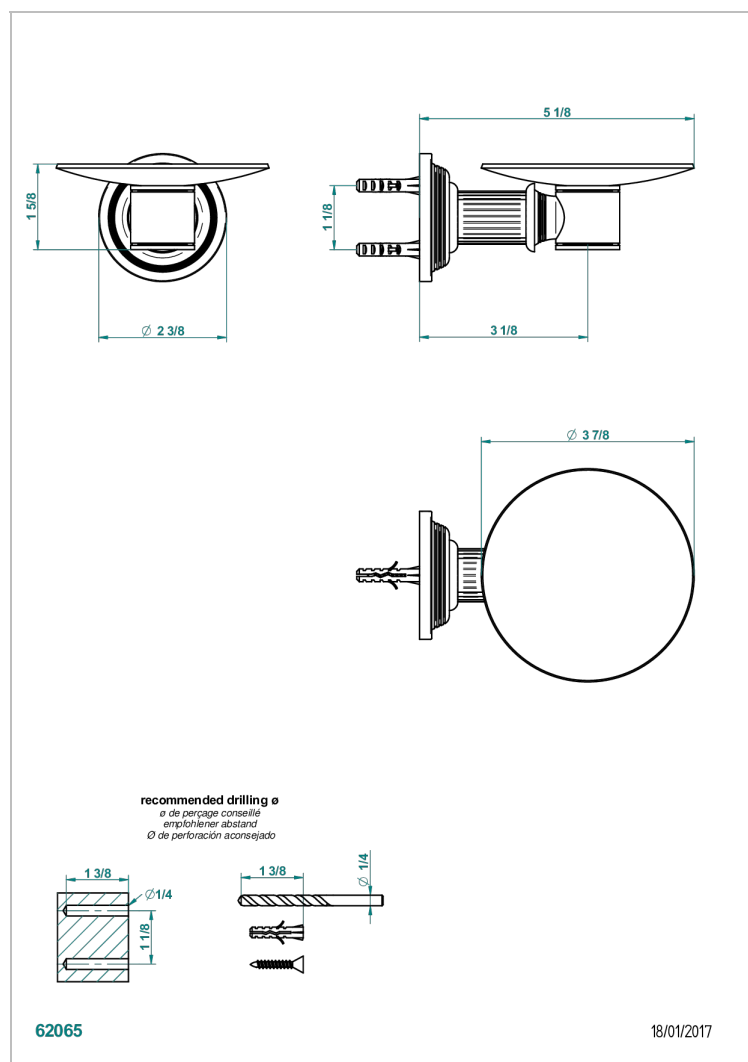

# GRAND CENTRAL WHITE ONYX WITH LEVER HANDLES

U9S-546

Soap dish, wall mounted, 4" diameter

## CHARACTERISTIC

- Grand central White Onyx with lever handles
- Soap dish, wall mounted, 4" diameter