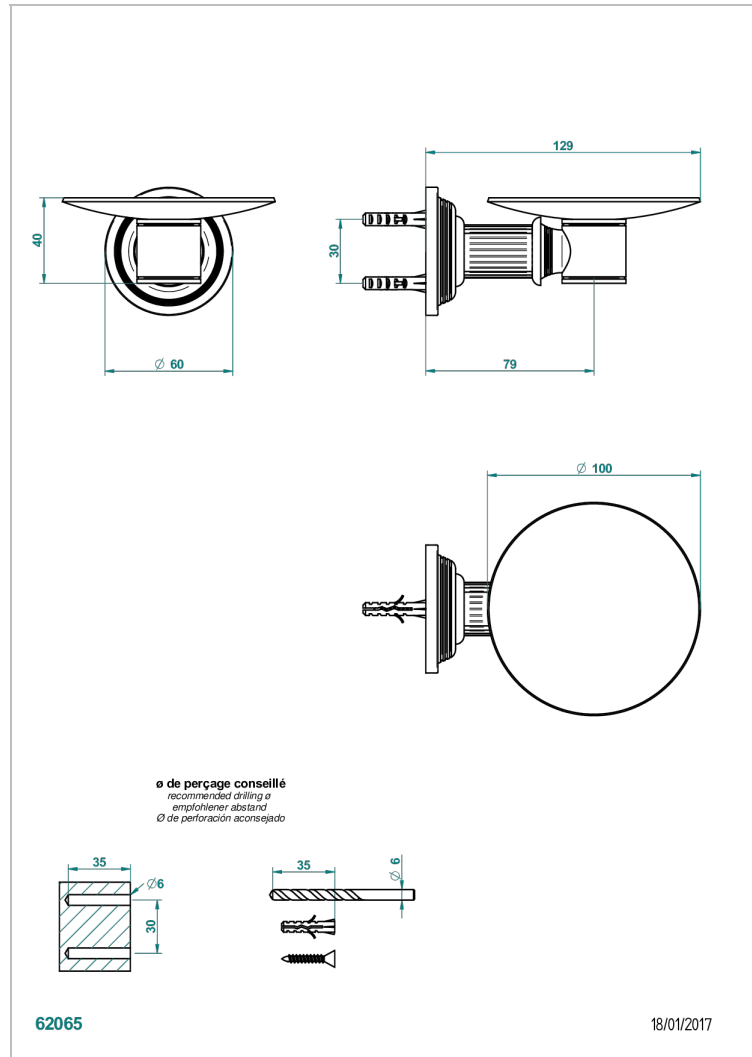

GRAND CENTRAL WHITE ONYX

U9R-546

Soap dish, wall mounted, 4" diameter

THG[®]
PARIS

CHARACTERISTIC

- Grand central White Onyx
- Soap dish, wall mounted, 4" diameter

AVAILABLE FINITIONS

Black ceram - D30
Blush PVD - H62
Brass color PVD - H49
Brown bronze color PVD - F33
Chrome polished - A02
Copper antique matt, coated - H07